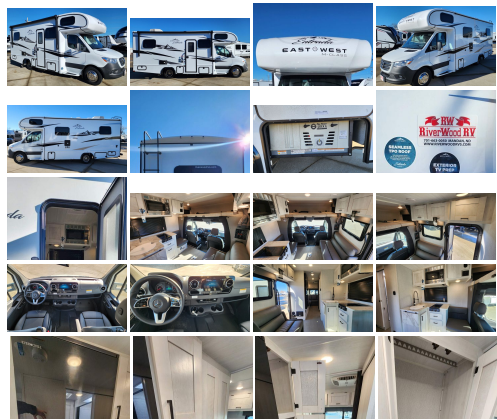

2024 Forest River East To West Entrada 24RLM

View this car on our website at riverwoodrvs.com/7281607/ebrochure

Call For Best Price! **\$0**

Market Price **\$151,687**

Specifications:

Year: 2024
VIN: 8001
Make: Forest River
Stock: 6246
Model/Trim: East To West Entrada 24RLM
Condition: New
Type: Motorized Class B
Exterior: White
Mileage: 1,000

FUEL CAPACITY

26 gal.

LP TANK CAPACITY

79 lb.

EXTERIOR LENGTH

25' 7"

EXTERIOR HEIGHT

11' 3"