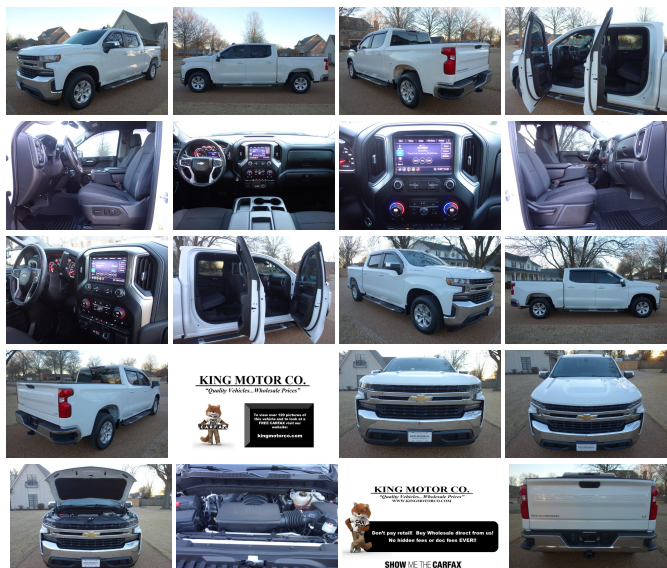

2020 Chevrolet Silverado 1500 Crew Cab LT

View this car on our website at kingmotorco.com/7281602/ebrochure

Our Price **\$34,450**

Specifications:

Year:	2020
VIN:	3GCPWCED6LG189473
Make:	Chevrolet
Stock:	189473
Model/Trim:	Silverado 1500 Crew Cab LT
Condition:	Pre-Owned
Body:	Pickup Truck
Exterior:	[GAZ] Summit White
Engine:	EcoTec3 5.3L V8 355hp 383ft. lbs.
Interior:	Jet Black Cloth
Transmission:	8-Speed Shifttable Automatic
Mileage:	36,374
Drivetrain:	Rear Wheel Drive
Economy:	City 17 / Highway 23

Here is your chance to own an immaculate 2020 Chevrolet Silverado LT Crew Cab!

This is a CARFAX Certified truck with no previous accidents or problems of any kind! It is a non-smoker's truck with no stains or odors whatsoever!

Step into the world of commanding power and uncompromising reliability with the 2020 Chevrolet Silverado 1500 LT – a full-size pickup truck that effortlessly blends rugged functionality with modern sophistication. With a mere 36,374 miles on the odometer, this pristine, white chariot is poised to take you on countless adventures without a hitch.

Let's talk about presence. The Silverado's exterior, draped in a crisp white hue, exudes purity and strength. It's a statement piece on wheels, turning heads whether it's parked or in motion. The truck's robust stance is a clear indicator of its readiness to tackle any task, whether it's a leisurely cruise or a heavy-duty job.