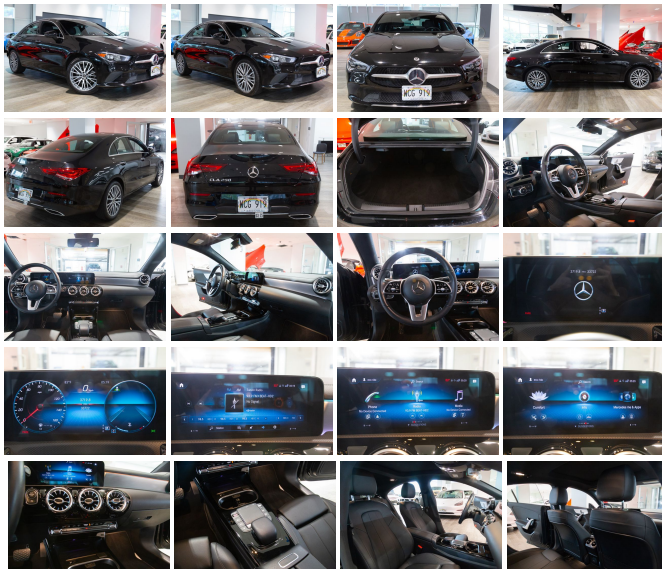

2021 Mercedes-Benz CLA250 (SALE) New Style Premium Pkg

View this car on our website at autosourcehawaii.com/7281471/ebrochure

Our Price **\$29,995**

Retail Value ~~\$34,995~~

Specifications:

Year:	2021
VIN:	W1K5J4GB2MN164544
Make:	Mercedes-Benz
Stock:	A000304
Model/Trim:	CLA250 (SALE) New Style Premium Pkg
Condition:	Pre-Owned
Body:	Sedan
Exterior:	Black
Engine:	2.0L Turbo I4 221hp 258ft. lbs.
Interior:	Black Leather
Transmission:	7-Speed Double Clutch
Mileage:	33,721
Drivetrain:	Front Wheel Drive
Economy:	City 25 / Highway 35

Experience the perfect blend of luxury, performance, and cutting-edge technology with the 2021 Mercedes-Benz CLA CLA 250. With only 33,721 miles on the odometer, this sleek and stylish black beauty is ready to elevate your driving experience to new heights.

The 2021 Mercedes-Benz CLA CLA 250 boasts an impressive 2.0L Turbo I4 engine that delivers a robust 221 horsepower and 258 ft. lbs. of torque. Paired with a 7-Speed Double Clutch transmission, this vehicle offers a seamless and exhilarating driving experience. Whether you're navigating city streets or cruising on the highway, you'll appreciate the power and precision that this dynamic duo provides.

The exterior of the CLA 250 is nothing short of stunning. Its black finish exudes sophistication and elegance, while the black grille with chrome accents and body-color front bumper add a touch of modern flair. The dual-tip exhaust not only enhances the vehicle's sporty appearance but also delivers a satisfying growl that will turn heads wherever you go.