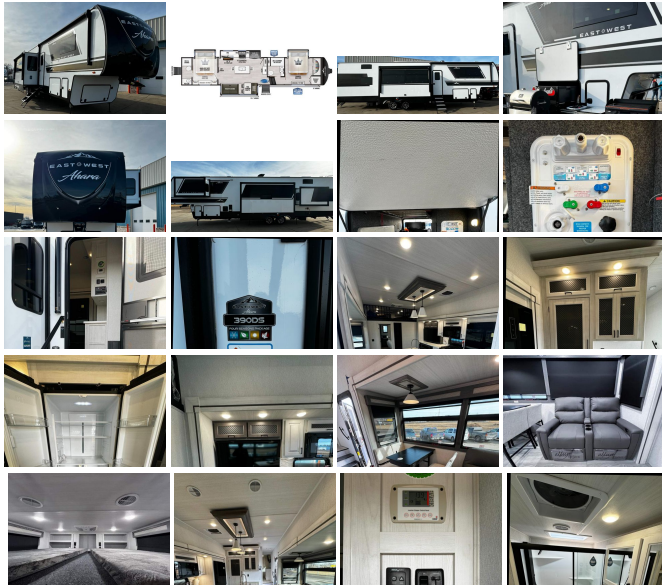

2024 Forest River East To West AHARA 390DS (Double King) (Loft) (2 Full Bath)

View this car on our website at riverwoodrvs.com/7281046/ebrochure

Call For Best Price! **\$0**

Market Price **~~\$122,628~~**

Specifications:

Year:	2024
VIN:	0781
Make:	Forest River
Stock:	6244
Model/Trim:	East To West AHARA 390DS (Double King) (Loft) (2 Full Bath)
Condition:	New
Type:	Fifth Wheel
Exterior:	White

HITCH WEIGHT
3,375 lb.
GVWR
21,000 lb.
UVW
16,689 lb.
CCC
4,311 lb.
EXTERIOR LENGTH
41' 11"
EXTERIOR HEIGHT
13' 3"
EXTERIOR WIDTH
102"
FRESH WATER
150 gal.
GRAY WATER
104 gal.
BLACK WATER
104 gal.

Our Location :

2024 Forest River East To West AHARA 390DS (Double King) (Loft) (2 Full Bath)
Riverwood RV - (701) 663-0050 - View this car on our website at riverwoodrvs.com/7281046/ebrochure

Installed Options