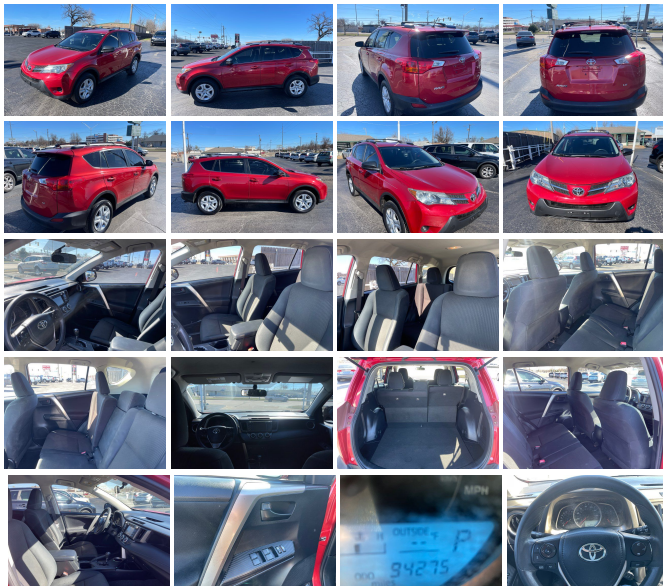

2015 Toyota RAV4 LE

View this car on our website at roadwayautosalesinc.com/7280989/ebrochure

Our Price **\$14,500**

Specifications:

Year:	2015
VIN:	JTMZFREV1FJ042792
Make:	Toyota
Model/Trim:	RAV4 LE
Condition:	Pre-Owned
Body:	SUV
Exterior:	-
Engine:	2.5L I4 176hp 172ft. lbs.
Interior:	- Cloth
Transmission:	6-Speed Shiftable Automatic
Mileage:	94,500
Drivetrain:	Front Wheel Drive
Economy:	City 24 / Highway 31

Dive into the world of reliability and award-winning performance with the 2015 Toyota RAV4 LE! With a modest 94,500 miles on the odometer, this robust SUV is eagerly waiting to take you on countless more adventures.

Under the hood lies a dynamic 2.5L I4 engine, boasting a hearty 176 horsepower and 172 ft-lbs of torque, ready to deliver the responsive ride and fuel efficiency you crave. Paired with a smooth 6-Speed Shiftable Automatic transmission, this RAV4 offers an engaging driving experience with the versatility to adapt to your driving style, whether you're cruising on the highway or navigating city streets.

Step inside to discover a comfortable and spacious interior, outfitted with durable cloth seats that are designed to withstand the rigors of daily use while providing a cozy cabin for you and your passengers. The interior color harmonizes with the vehicle's sleek design, creating an ambiance that is both practical and stylish.