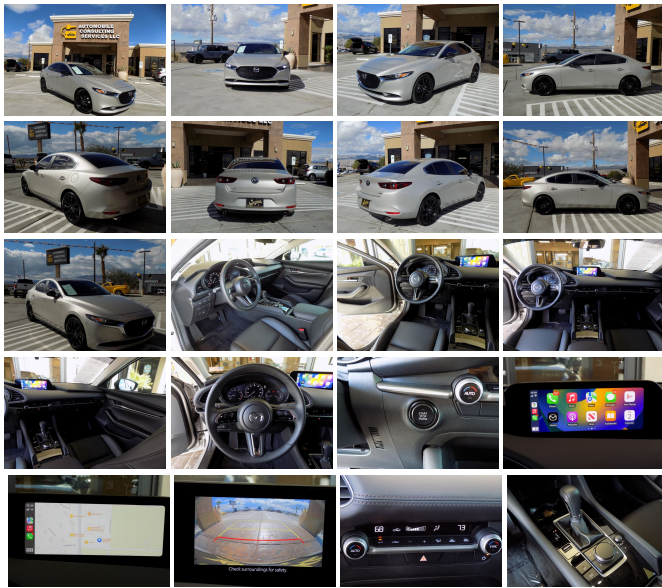

Specifications:

Year:	2024
VIN:	3MZBPABM4RM403870
Make:	Mazda
Stock:	102486
Model/Trim:	Mazda3 Sedan 2.5 S Select Sport
Condition:	Pre-Owned
Body:	Sedan
Exterior:	[47S] Platinum Quartz Metallic
Engine:	SKYACTIV-G 2.5L I4 191hp 186ft. lbs.
Interior:	- Leatherette
Transmission:	6-Speed Shiftable Automatic w/Sport Transmission
Mileage:	5,789
Drivetrain:	Front Wheel Drive