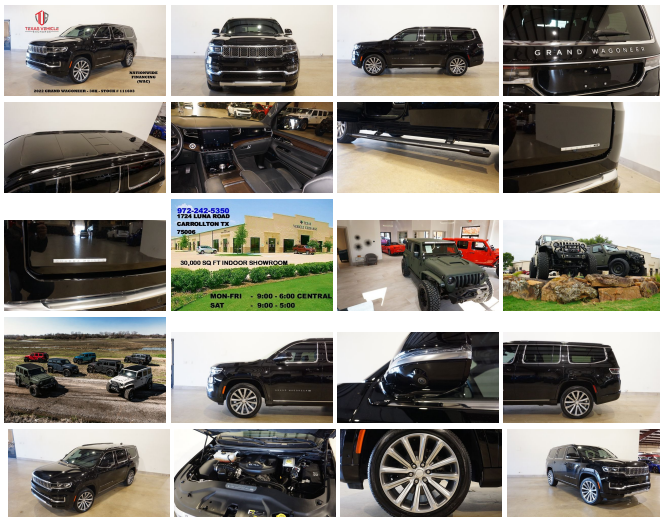

# 2022 Jeep Grand Wagoneer Series II 4X4 NIGHT VISION,HUD,ROOF,360 CAM,38K

View this car on our website at [tveauto.com/7280780/ebrochure](https://tveauto.com/7280780/ebrochure)

Our Price **\$67,900**

## Specifications:

<b>Year:</b>	2022
<b>VIN:</b>	1C4SJV4NS111603
<b>Make:</b>	Jeep
<b>Stock:</b>	111603
<b>Model/Trim:</b>	Grand Wagoneer Series II 4X4 NIGHT VISION,HUD,ROOF,360 CAM,38K
<b>Condition:</b>	Pre-Owned
<b>Body:</b>	SUV
<b>Exterior:</b>	[PXJ] Diamond Black Crystal Pearl Coat
<b>Engine:</b>	HEMI 6.4L V8 471hp 455ft. lbs.
<b>Interior:</b>	Global Black Leather
<b>Transmission:</b>	8-Speed Shiftable Automatic
<b>Mileage:</b>	38,013
<b>Drivetrain:</b>	4 Wheel Drive
<b>Economy:</b>	City 13 / Highway 18

NATION WIDE FINANCING

SUBMIT CREDIT APP [WWW.TVEAUTO.COM](https://www.tveauto.com)

OR CALL 972-242-5350

2022 JEEP GRAND WAGONEER SERIES II 4X4, 6.4L V8 ENGINE, 8 SPEED AUTOMATIC TRANSMISSION, ONLY 38K, DIAMOND BLACK CRYSTAL PEARL COAT W/GLOBAL BLACK LEATHER INTERIOR, CARFAX REPORTS 1 OWNER NO ACCIDENTS, NON-SMOKER, REMOTE START, FOGLIGHTS, FRONT & REAR PARK DISTANCE SENSORS, NIGHT VISION, HEAD-UP DISPLAY, TRI-PANE PANORAMIC SUNROOF, NAVIGATION, BACK-UP CAMERA, 360 VIEW CAMERAS, FRONT