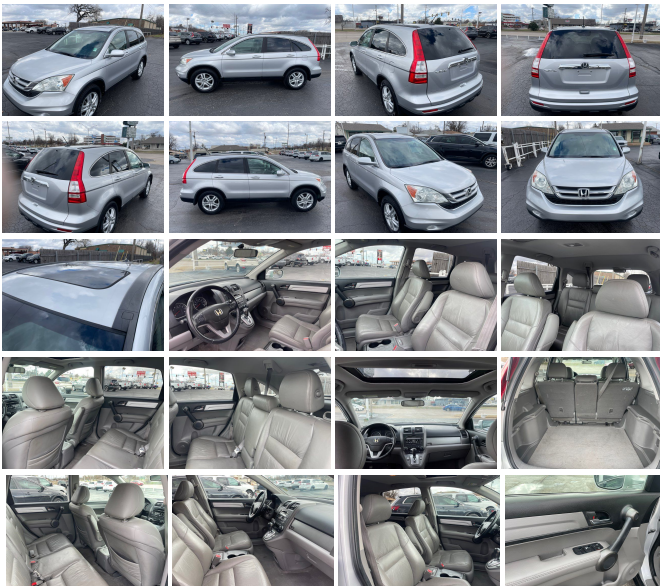

2011 Honda CR-V EX-L

View this car on our website at roadwayautosalesinc.com/7280720/ebrochure

Our Price **\$8,995**

Specifications:

Year:	2011
VIN:	5J6RE3H79BL054873
Make:	Honda
Model/Trim:	CR-V EX-L
Condition:	Pre-Owned
Body:	SUV
Exterior:	-
Engine:	2.4L I4 180hp 161ft. lbs.
Interior:	-
Transmission:	5-Speed Automatic
Mileage:	152,967
Drivetrain:	Front Wheel Drive
Economy:	City 21 / Highway 28

Step into the realm of reliability, comfort, and award-winning excellence with our stunning 2011 Honda CR-V EX-L, a true paragon in the compact SUV segment. With a well-traveled 152,967 miles on the odometer, this gem has been meticulously cared for and is primed to deliver many more years of faithful service.

Under the hood, you'll find a robust 2.4L I4 engine, boasting 180 horsepower and 161 ft-lbs of torque, perfectly balanced for zippy city maneuvers and confident highway cruising. Coupled with a silky-smooth 5-Speed Automatic transmission, it delivers a driving experience that is both engaging and effortlessly efficient.

Imagine yourself embarking on road trips, the CR-V EX-L being named one of Kelley Blue Book's Top 10 Road Trip Cars, you'll know you're in for a treat. Whether it's a coastal drive or a mountainous adventure, this vehicle is the perfect companion for creating memories that last a lifetime.