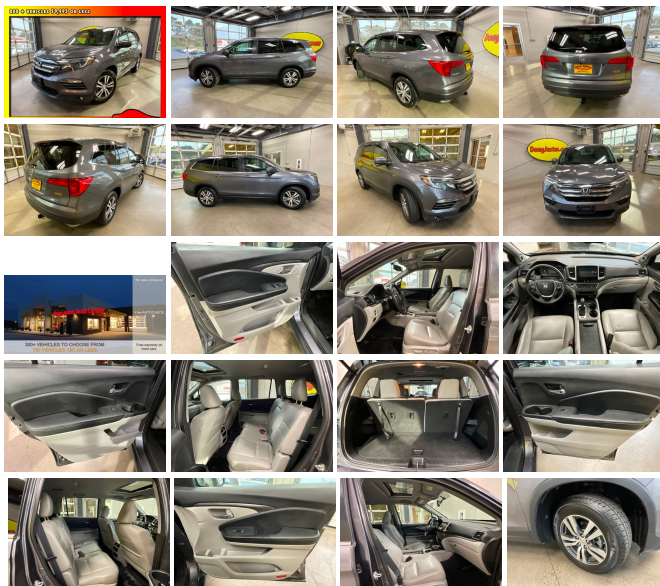

Specifications:

Year:	2017
VIN:	5FNYP5H71HB013689
Make:	Honda
Stock:	H13689
Model/Trim:	Pilot EX-L w/Navi
Condition:	Pre-Owned
Body:	SUV
Exterior:	GRAY
Engine:	3.5L V6 280hp 262ft. lbs.
Interior:	Gray Leather
Transmission:	6-Speed Shifttable Automatic
Mileage:	112,369
Drivetrain:	Front Wheel Drive
Economy:	City 19 / Highway 27

Free 30-Days or 1000 miles limited Powertrain Warranty. Visit our website for more details.

2017 Honda Pilot EX-L gets up to 27 mpg highway. This automatic, front wheel drive, mid-size SUV comes equipped with a 3.5L, V6 engine, power windows, power, locks, automated cruise control, lane departure warning, sunroof, navigation, bluetooth, backup camera, fold away third row seating and more.

Locally owned and operated in the Knoxville area of East Tennessee for over 20 years. Come see why over half of our business comes from repeat customers and referrals!

Have questions or need more info? Please contact our non-commission staff!

Visit: dougjustus.com
Call: 865-281-1540
Text: 865-214-0010

Thank you and we look forward to seeing you!