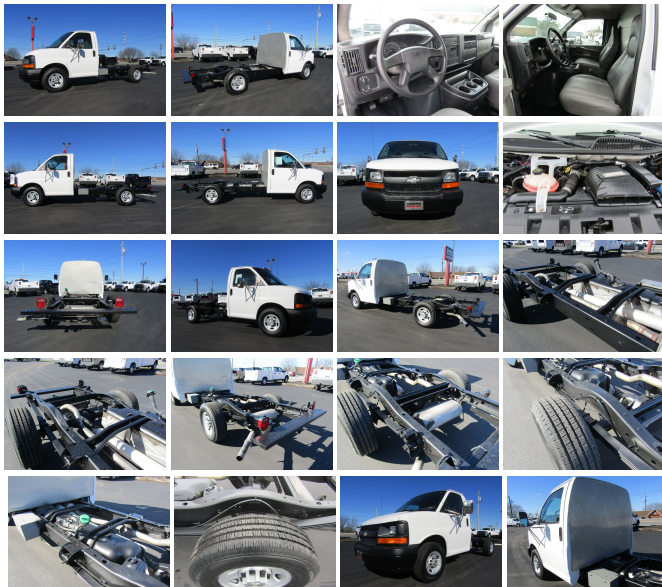

# 2006 Chevrolet Express 3500 Cab & Chassis Diesel

**Casey Graffius 717.431.8330**

View this car on our website at [jakobsenmotors.com/7280133/ebrochure](http://jakobsenmotors.com/7280133/ebrochure)

Our Price **\$17,950**

## Specifications:

<b>Year:</b>	2006
<b>VIN:</b>	1GBHG312661256327
<b>Make:</b>	Chevrolet
<b>Stock:</b>	7118
<b>Model/Trim:</b>	Express 3500 Cab & Chassis Diesel
<b>Condition:</b>	Pre-Owned
<b>Body:</b>	Minivan/Van
<b>Exterior:</b>	White
<b>Engine:</b>	Duramax 6.6L Diesel
<b>Interior:</b>	Gray Vinyl
<b>Transmission:</b>	Automatic
<b>Mileage:</b>	37,601
<b>Drivetrain:</b>	Rear Wheel Drive

\*Reconstructed Title\* 1 Owner 2006 Chevy Express 3500 Van Cab & Chassis with 37,000 miles. Box that was mounted on the truck was damaged during transportation causing a total loss with the insurance company and required to get a reconstructed title. Previously owned by the Federal Government in Arizona so the truck is very clean with no rust! Comes with a 6.6L Duramax Diesel engine, AC, 9600 GVW, PA inspected and serviced. Call Casey for more information or to schedule a test drive.