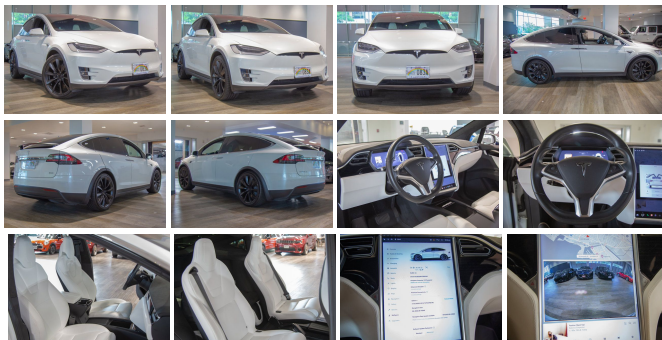

2017 Tesla Model X 90D 6 Seat 3rd row

View this car on our website at autosourcehawaii.com/7280012/ebrochure

Our Price **\$54,995**

Retail Value **\$56,995**

Specifications:

Year:	2017
VIN:	5YJXCBE29HF055300
Make:	Tesla
Stock:	HF055300
Model/Trim:	Model X 90D 6 Seat 3rd row
Condition:	Pre-Owned
Body:	SUV
Exterior:	White
Engine:	EV
Interior:	Black Leather
Transmission:	1-Speed Direct-Drive Automatic
Mileage:	10,452
Drivetrain:	All Wheel Drive

****Step into the Future with the Exquisite 2017 Tesla Model X 90D****

Prepare to be captivated by the fusion of luxury and innovation in this low-mileage 2017 Tesla Model X 90D, a paragon of electric automotive engineering. With a mere 10,452 miles on the odometer, this pristine, white Tesla Model X is not just a car; it's a statement—a testament to style, efficiency, and cutting-edge technology.

****Sophisticated Exterior Design****

The moment you lay eyes on it, the Tesla Model X 90D commands attention. Its sleek white exterior is perfectly complemented by body-color mirrors with tasteful chrome accents, a bold black grille with chrome detailing, and a front bumper that seamlessly blends with the car's streamlined silhouette. The chrome door handles are not only a luxurious touch but also a hint at the vehicle's technologically advanced soul. This Model X doesn't just turn heads—it captivates the imagination.

****Revolutionary Performance****

Beneath its sculpted hood lies the heart of the Tesla Model X 90D—its all-electric powertrain. The one-speed direct-drive automatic transmission delivers instantaneous torque, providing an exhilarating driving experience that's both smooth and responsive. The absence of traditional engine noise creates a serene cabin atmosphere, allowing you to savor every moment of your journey in peace.