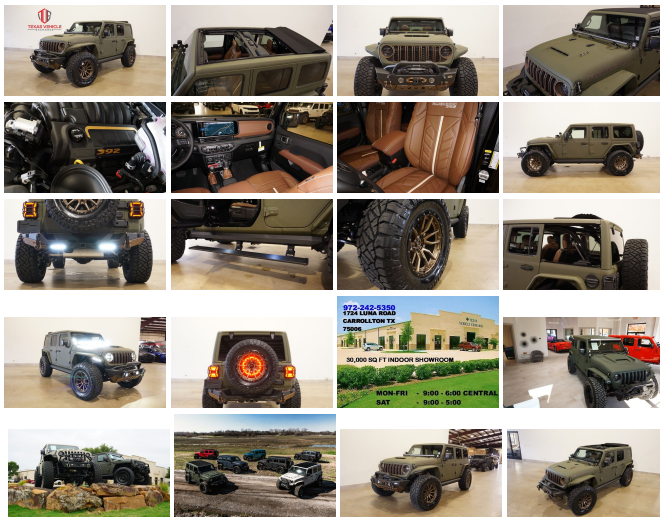

2024 Jeep Wrangler Rubicon 392 4X4 SKY TOP, DUPONT KEVLAR, BUMPERS

View this car on our website at tveauto.com/7279890/ebrochure

Our Price **\$149,900**

Specifications:

Year:	2024
VIN:	1C4RJXSJ9RW200842
Make:	Jeep
Stock:	200842
Model/Trim:	Wrangler Rubicon 392 4X4 SKY TOP, DUPONT KEVLAR, BUMPERS
Condition:	Pre-Owned
Body:	SUV
Exterior:	Green
Engine:	HEMI 6.4L V8 470hp 470ft. lbs.
Interior:	Brown Leather
Transmission:	8-Speed Shifttable Automatic
Mileage:	73
Drivetrain:	4 Wheel Drive
Economy:	City 13 / Highway 16

NATION WIDE FINANCING

SUBMIT CREDIT APP WWW.TVEAUTO.COM

OR CALL 972-242-5350

"TANK GREEN EDITION"

CUSTOM BUILT **KEVLAR** 2024 JEEP
WRANGLER JL UNLIMITED RUBICON 4X4
WITH 27X PACKAGE

UPGRADES INCLUDE:

- * TANK GREEN KEVLAR COATING WITH KING RANCH BROWN ACCENTS
- * 6.4L V8 SRT HEMI ENGINE
- * SKY ONE-TOUCH POWER TOP WITH REMOVABLE REAR QUARTER WINDOWS
- * CUSTOM ALEA BROWN LEATHER WITH TAN STITCHING
- * FACTORY REMOTE START
- * REMOTE PROXIMITY KEYLESS ENTRY
- * COLD WEATHER GROUP
- * LED LIGHTING GROUP
- * SAFETY GROUP
- * ADVANCED SAFETY GROUP
- * FORWARD FACING TRAIL CAM
- * FACTORY 12.3 INCH TOUCH SCREEN NAVIGATION WITH HD AM/FM/SIRIUS STEREO & ALPINE PREMIUM AUDIO SYSTEM
- * FACTORY BACK-UP CAMERA
- * U-CONNECT
- * SMITTYBILT XRC GEN 2 FRONT BUMPER WITH LED FOGLIGHTS
- * FRONT D-RINGS & ISOLATORS (KING RANCH BROWN)
- * SMITTYBILT NEW GEN 3 "X20" 10,000 LB WATERPROOF AND WIRELESS CONTROL WINCH WITH SYNTHETIC ROPE
- * FACTOR 55 PROLINK (BLACK)
- * FACTORY MESH GRILLE PAINTED KING RANCH BROWN
- * FACTORY LED HEADLIGHTS
- * RUGGED RIDGE BLACK HEADLIGHT GUARDS
- * FACTORY HOOD WITH AIR INTAKE SCOOP
- * DRAKE OFF ROAD HOOD LATCHES

2024 Jeep Wrangler Rubicon 392 4X4 SKY TOP,DUPONT KEVLAR,BUMPERS
Texas Vehicle Exchange - 972-242-5350 - View this car on our website at veauto.com/7279890/ebrochure

Vehicle History Report : as Of 04/27/2024