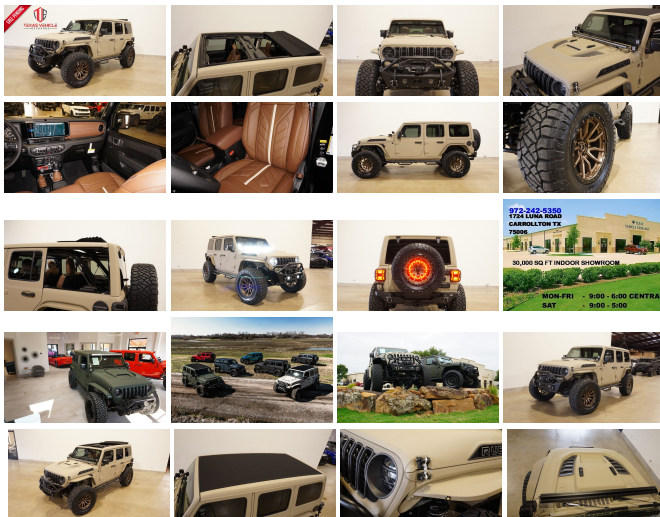

2024 Jeep Wrangler Unlimited Rubicon 4X4 SKY TOP,DUPONT KEVLAR,LIFT,LED'S

View this car on our website at tveauto.com/7279889/ebrochure

Our Price **\$103,900**

Specifications:

Year:	2024
VIN:	1C4PJXFG7RW101815
Make:	Jeep
Stock:	101815
Model/Trim:	Wrangler Unlimited Rubicon 4X4 SKY TOP,DUPONT KEVLAR,LIFT,LED'S
Condition:	Pre-Owned
Body:	SUV
Exterior:	Tan
Engine:	3.6L V6 285hp 260ft. lbs.
Interior:	Brown Leather
Transmission:	8-Speed Shifttable Automatic
Mileage:	57
Drivetrain:	4 Wheel Drive

NATION WIDE FINANCING

SUBMIT CREDIT APP WWW.TVEAUTO.COM

OR CALL 972-242-5350

"GOBI TAN EDITION"

CUSTOM BUILT **KEVLAR** 2024 JEEP
WRANGLER JL UNLIMITED RUBICON 4X4
WITH 24R PACKAGE

UPGRADES INCLUDE:

* GOBI TAN KEVI AR COATING

Vehicle History Report : as Of 07/21/2024

Snapshot

2024 JEEP WRANGLER RUBICON

No accidents or damage reported to CARFAX

Well maintained vehicle

CARFAX 1-Owner vehicle

Personal vehicle

Last owned in Texas