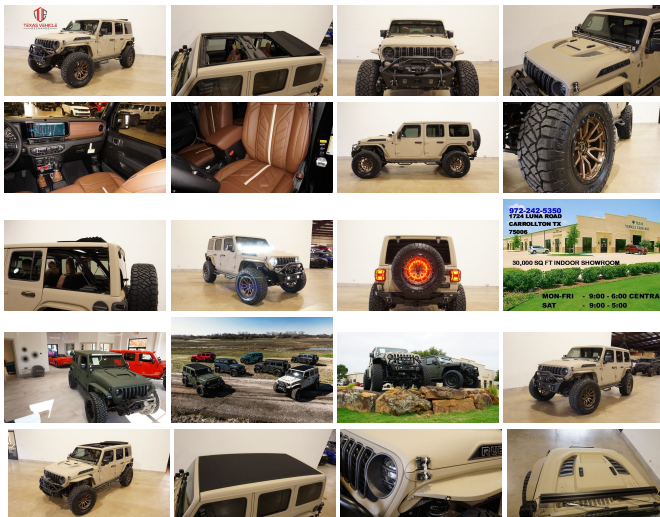

# 2024 Jeep Wrangler Unlimited Rubicon 4X4 SKY TOP,DUPONT KEVLAR,LIFT,LED'S

View this car on our website at [tveauto.com/7279889/ebrochure](https://tveauto.com/7279889/ebrochure)

Our Price **\$106,900**

## Specifications:

Year:	2024
VIN:	1C4PJXFG7RW101815
Make:	Jeep
Stock:	101815
Model/Trim:	Wrangler Unlimited Rubicon 4X4 SKY TOP,DUPONT KEVLAR,LIFT,LED'S
Condition:	Pre-Owned
Body:	SUV
Exterior:	Tan
Engine:	3.6L V6 285hp 260ft. lbs.
Interior:	Brown Leather
Transmission:	8-Speed Shiftable Automatic
Mileage:	57
Drivetrain:	4 Wheel Drive

#### Quick Order Package 24R

Includes vehicle with standard equipment, 3.6L V6 engine, and 8-speed automatic transmission, adaptive cruise control w/ stop, and Selec-Speed Control.