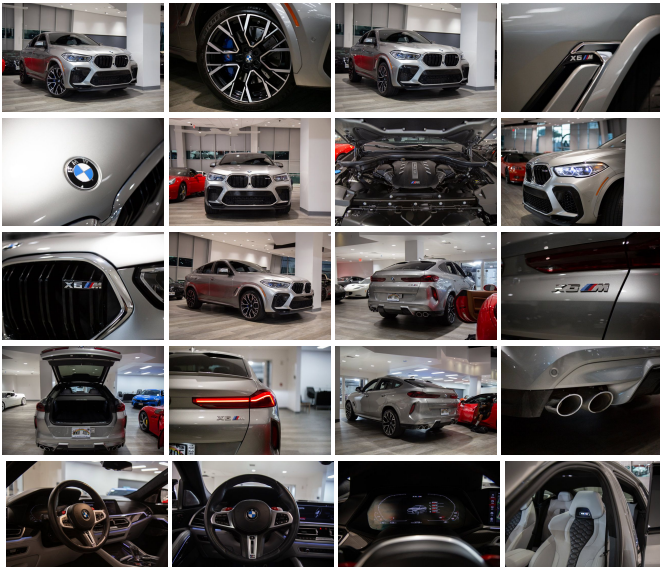

2020 BMW X6 M Sports Activity Coupe

View this car on our website at autosourcehawaii.com/7279763/ebrochure

Our Price **\$89,995**

Retail Value **\$94,995**

Specifications:

Year:	2020
VIN:	5YMCY0C08L9D50973
Make:	BMW
Stock:	016216A
Model/Trim:	X6 M Sports Activity Coupe
Condition:	Pre-Owned
Body:	SUV
Exterior:	Donington Grey Metallic
Engine:	4.4L V8 Twin Turbo 600hp
Interior:	Silverstone
Transmission:	8-Speed Shifttable Automatic w/Sport Transmission
Mileage:	26,727
Drivetrain:	All Wheel Drive

****Unleash the Power and Prestige of the 2020 BMW X6 M****

Step into a world where performance meets luxury, where every drive is an experience to cherish. Introducing the 2020 BMW X6 M, a masterpiece of automotive engineering that effortlessly combines the heart-racing thrill of an M series with the sophistication and comfort of BMW's celebrated luxury SUV lineup. With just 26,727 miles on the odometer, this pristine machine is eagerly waiting to ignite your passion for driving.

****Exhilarating Performance****

Under the hood lies a beast waiting to be unleashed: an engine that roars with authority and promises an adrenaline-pumping ride every time you press the accelerator. Mated to an 8-Speed Shifttable Automatic with Sport Transmission, the 2020 BMW X6 M delivers a dynamic driving experience that's both responsive and intuitive. Whether you're navigating tight city corners or opening up on the highway, this vehicle offers an unparalleled blend of agility and stability that's synonymous with the M badge.

****Your Invitation to Indulge****

This 2020 BMW X6 M represents more than just a vehicle; it's a statement of style, a testament to performance, and a sanctuary of cutting-edge technology. It's an opportunity to own a piece of automotive excellence that's been meticulously maintained and is ready to deliver the ultimate driving pleasure.