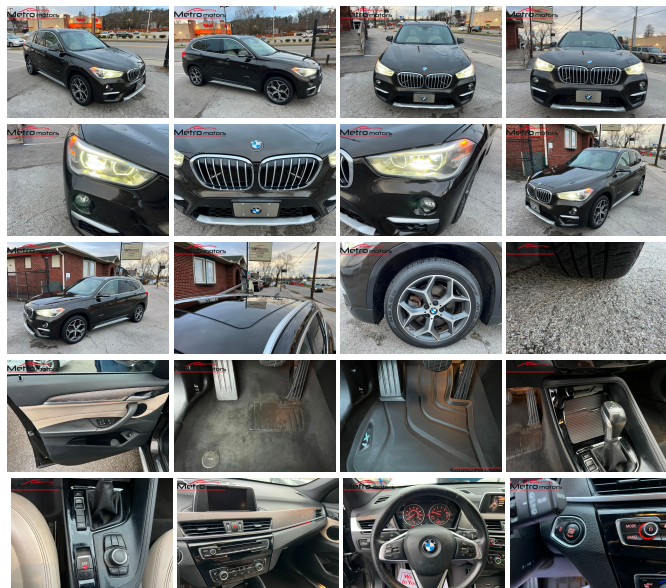

2016 BMW X1 xDrive28i

View this car on our website at metromotorsllc.com/7279619/ebrochure

Our Low Price **\$13,990**

N.A.D.A Retail Value **\$16,875**

Specifications:

Year:	2016
VIN:	WBXHT3C37G5E48014
Make:	BMW
Stock:	24J1N241
Model/Trim:	X1 xDrive28i
Condition:	Pre-Owned
Body:	SUV
Exterior:	[C07] Dark Olive Metallic
Engine:	2.0L Turbo I4 228hp 258ft. lbs.
Interior:	Black Leatherette
Transmission:	8-Speed Shifttable Automatic
Mileage:	85,995
Drivetrain:	All Wheel Drive
Economy:	City 22 / Highway 32

Sharp, very clean, loaded, alloy wheels, panoramic sunroof, power seats, power windows, power tail gate, runs great, leather & heated seats .

2016 BMW X1 xDrive28i

Metro Motors LLC - 865-851-7491 - View this car on our website at metromotorsllc.com/7279619/ebrochure

Exterior

- Exhaust: dual tip- Front bumper color: body-color- Mirror color: body-color
- Rear spoiler: roofline- Daytime running lights- Front fog lights- Taillights: adaptive
- Side mirrors: integrated turn signals- Roof rails: aluminum- Run flat tires
- Tire Pressure Monitoring System- Wheels: aluminum alloy- Front wipers: rain sensing
- Power windows: safety reverse- Rear privacy glass- Rear wiper: intermittent
- Window defogger: rear