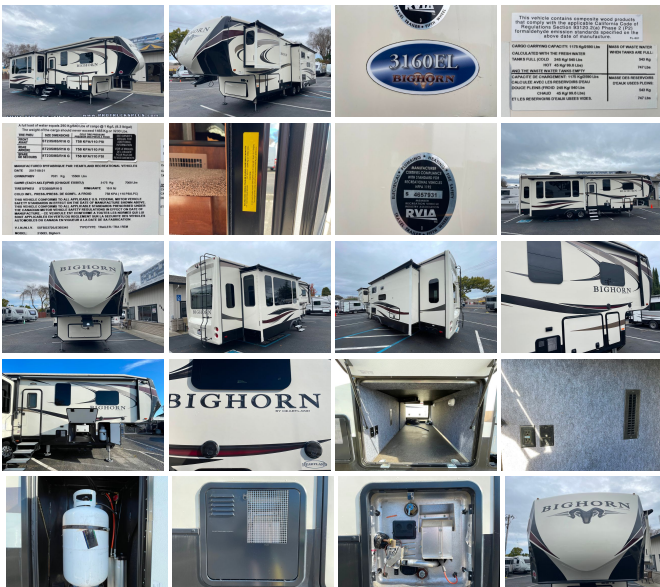

# 2018 Heartland Bighorn 3160EL Fifth Wheel

**Emily Johnson**

View this car on our website at [protrucksplus.com/7279273/ebrochure](http://protrucksplus.com/7279273/ebrochure)

Our Price **\$59,995**

## Specifications:

- Year:** 2018
- VIN:** 365345
- Make:** Heartland
- Model/Trim:** Bighorn 3160EL Fifth Wheel
- Condition:** Pre-Owned
- Type:** Fifth Wheel
- Exterior:** White

**\*\* All units are shown by appointment only \*\***

## Heartland Bighorn 3160EL Fifth Wheel

Are you ready to upgrade your camping game? Look no further! This Bighorn is perfect for glamping like a pro. With its spacious floorplan, cozy fireplace, and residential-style kitchen, you'll feel like you're staying in a 5-star resort (but with way more bugs and dirt, obviously). And with its durable construction and reliable systems, you can bet your next adventure will be a breeze.

## Specs

Length - 35' 8"	Gross Dry Weight - 12,222 lbs	Fresh Tank - 65 gallons
Height - 13' 4"	Hitch Dry Weight - 2095 lbs	Grey Tank - 90 gallons

	2000 lbs	gallons
Width - 8'	Axle Weight - 7000 lbs	Black Tank - 45 gallons
Propane - Two 7-gallon tanks	Cargo Carrying Capacity - 2590 lbs	Refrigerator - 18 cu ft
Slideouts - 3	GVWR - 15500 lbs	Water Heater Tank - 12 gallons
Sleeping Capacity - 4	Tire Size - ST235/75/R16 G	Furnace - 42,000 BTU