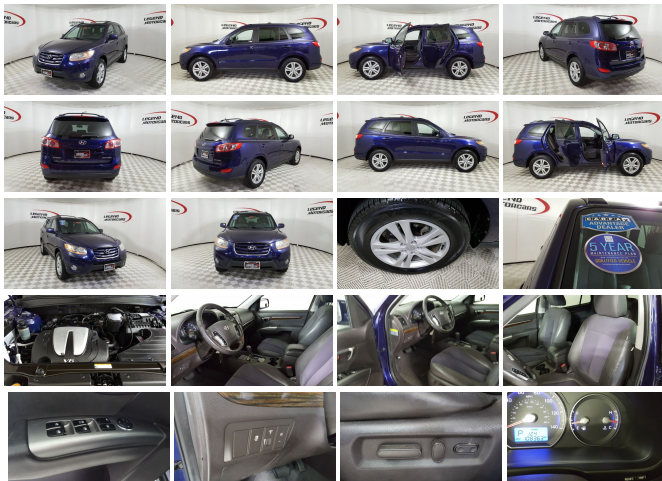

2010 Hyundai SANTA FE SE

View this car on our website at legendmotorcars.com/7279181/ebrochure

Website Price **\$9,950**

Specifications:

Year:	2010
VIN:	5NMSH4AG2AH404777
Make:	Hyundai
Stock:	18369
Model/Trim:	SANTA FE SE
Condition:	Pre-Owned
Body:	SUV
Exterior:	[T3U] Pacific Blue Pearl
Engine:	3.5L V6
Interior:	Gray Leather
Mileage:	108,363
Drivetrain:	Front Wheel Drive
Economy:	City 20 / Highway 26

Come test drive this Clean, Maintained and Roomy 2010 Hyundai Santa Fe. This Santa Fe is powered by a hearty 3.5 liter dual over head cam 24 valve V6 engine mated with a smooth shifting automatic transmission. It is equipped with power windows and locks, tilt wheel w/audio controls cruise, power mirrors, front/side airbags, safety curtain, anti lock brakes, traction control, fog lamps, remote keyless entry, roof rack, power drivers seat, Bluetooth, AM/FM CD w/aux audio/USB and Alloy wheels.

Our Location :

2010 Hyundai SANTA FE SE

Legend Motorcars Garland - 469-998-7370 - View this car on our website at legendmotorcars.com/7279181/ebrochure

Installed Options

Interior

- Front air conditioning- Rear vents: second row- Interior accents: woodgrain
- Shift knob trim: leather- Steering wheel trim: leather- Cargo area light- Cruise control
- Multi-function remote: keyless entry- Power outlet(s): 12V
- Power steering: variable/speed-proportional- Rearview mirror: auto-dimming
- Steering wheel: tilt and telescopic- Compass- Trip odometer
- Driver seat power adjustments: 8- Front seat type: bucket- Rear seat folding: flip and fold
- Rear seat type: 60-40 split bench - Upholstery: leather- Upholstery accents: cloth

Exterior

- Front bumper color: body-color- Mirror color: body-color- Rear spoiler- Front fog lights
- Side mirrors: heated- Roof rack crossbars: body-color- Tire Pressure Monitoring System
- Wheels: aluminum alloy- Front wipers: variable intermittent- Power windows
- Rear privacy glass- Rear wiper: intermittent- Window defogger: rear