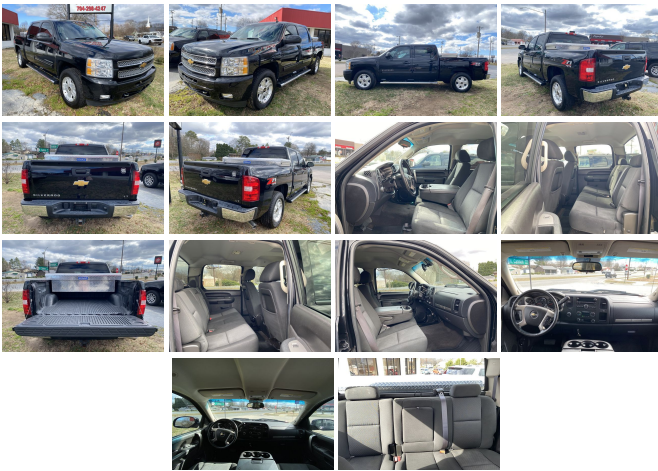

# 2012 Chevrolet Silverado 1500 LT

View this car on our website at [carolinatruckhq.com/7279042/ebrochure](http://carolinatruckhq.com/7279042/ebrochure)

Our Price **\$18,900**

## Specifications:

<b>Year:</b>	2012
<b>VIN:</b>	3GCPKSE76CG274152
<b>Make:</b>	Chevrolet
<b>Stock:</b>	10932
<b>Model/Trim:</b>	Silverado 1500 LT
<b>Condition:</b>	Pre-Owned
<b>Body:</b>	Pickup Truck
<b>Exterior:</b>	BLACK
<b>Engine:</b>	Vortec 5.3L Flex Fuel V8 315hp 335ft. lbs.
<b>Interior:</b>	Cloth
<b>Transmission:</b>	6-Speed Shifttable Automatic
<b>Mileage:</b>	88,373
<b>Drivetrain:</b>	4 Wheel Drive
<b>Economy:</b>	City 11 / Highway 16

2012 Chevrolet Silverado 1500 LT

Carolina Truck Headquarters - 9802796287 - View this car on our website at [carolinatruckhq.com/7279042/ebrochure](http://carolinatruckhq.com/7279042/ebrochure)

### Exterior

- Front bumper color: chrome- Pickup bed light- Daytime running lights
- Side mirrors: heated- Spare wheel type: steel- Tire Pressure Monitoring System
- Wheels: chrome steel- Power windows- Tinted glass