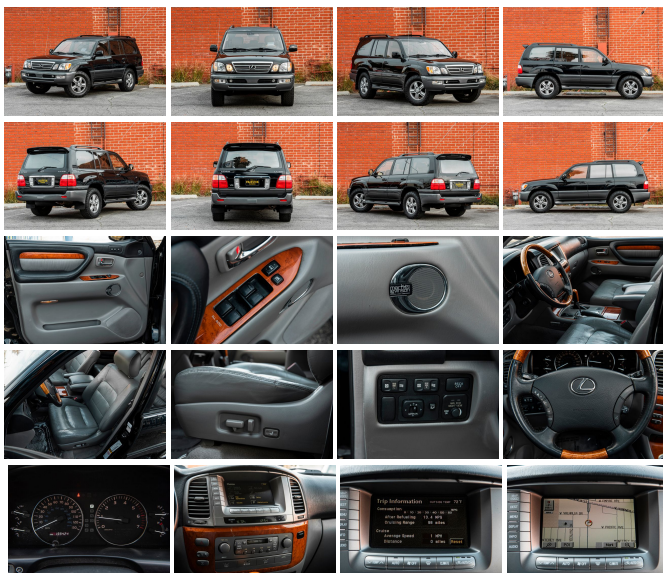

2003 Lexus LX 470 Base

View this car on our website at stellarautoinc.com/7278629/ebrochure

Our Price **\$13,990**

Specifications:

Year:	2003
VIN:	JTJHT00W433532656
Make:	Lexus
Stock:	vp03lx470
Model/Trim:	LX 470 Base
Condition:	Pre-Owned
Body:	SUV
Exterior:	[202] Black Onyx
Engine:	4L NA V8 double overhead cam (DOHC) 32V
Interior:	Charcoal Leather
Transmission:	5-Speed Automatic
Mileage:	199,424
Drivetrain:	4 Wheel Drive
Economy:	City 12 / Highway 16

PLEASE NOTE: BY APPOINTMENT ONLY!

CLEAN TITLECLEAN HISTORY***TWO PREVIOUS OWNERS

***2003 Lexus LX470 (J100)

***AHC delete, converted to Land Cruiser suspension

***BF Goodrich KO2 tires

***Due to age and special nature of the vehicle, limited to no financing will be offered by the dealership - credit union approvals are welcome

TRADE-INS ARE WELCOMENATIONWIDE SHIPPING AT WHOLESALE RATES***OUR PRICES ARE NO-HAGGLE***

2003 Lexus LX 470 Base

Stellar Auto INC. - (818) 809-8676 - View this car on our website at stellarautoinc.com/7278629/ebrochure