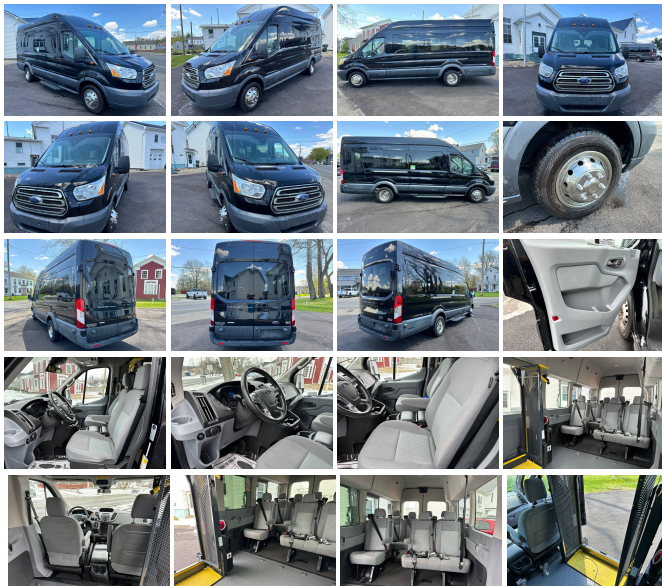

2017 Ford Transit 350 HD XLT

View this car on our website at buspro1.com/7278545/ebrochure

Call for info* **\$61,976**

Suggested ~~\$64,997~~

Specifications:

Year:	2017
VIN:	1FBVU4XG3HKB20772
Make:	Ford
Stock:	17772ftv
Model/Trim:	Transit 350 HD XLT
Condition:	Pre-Owned
Exterior:	Shadow Black
Engine:	EcoBoost 3.5L Twin Turbo V6 310hp 400ft. lbs.
Interior:	Pewter
Transmission:	6-Speed Shiftable Automatic
Mileage:	68,175
Drivetrain:	Rear Wheel Drive

2017 Ford Transit 350 Wheelchair Accessible Van

Converter/OEM: Amerivans

Chassis: Ford Transit 350 HD XLT

Capacity: Up to 6 seats and 2 wheelchair passengers, plus driver.

Wheelchair lift powered by Ricon

Mileage: 68,175+

GVWR: 10,360 lbs.

ENGINE: V-6 mileage gasoline engine

Automatic 6 Speed Transmission

Air Conditioning: Front and rear, single compressor

Heat: Separate rear heater

Seats: Mid-high back seats in Level 1 upholstery - gray vinyl. See pictures.

Audio Pack 20

Includes AM/FM stereo, audio input jack, single CD player, 4 inch multi-functional display, HD radio and SiriusXM radio capability, and 4 speakers. \$325

All-Around Fixed Windows with Flip-Open Rear and Fourth Row Glass