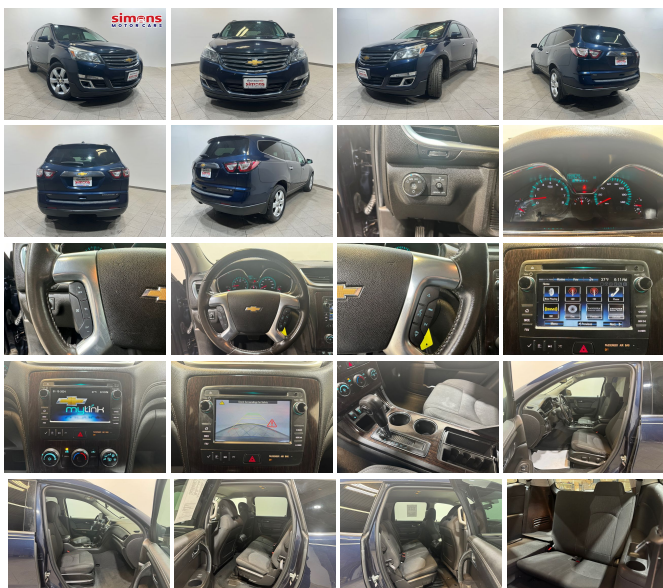

2016 Chevrolet Traverse LT

View this car on our website at inventory.simonsmotorcars.com/7278466/ebrochure

Our Price **\$12,395**

Specifications:

Year:	2016
VIN:	1GNKVGKD1GJ286875
Make:	Chevrolet
Stock:	12943
Model/Trim:	Traverse LT
Condition:	Pre-Owned
Body:	SUV
Exterior:	BLUE
Engine:	3.6L V6 281hp 266ft. lbs.
Transmission:	6-Speed Shiftable Automatic
Mileage:	122,744
Drivetrain:	All Wheel Drive
Economy:	City 15 / Highway 22

Step into the world of refined comfort and commanding performance with our stunning 2016 Chevrolet Traverse LT, dressed to impress in a mesmerizing blue hue that captures the eye and the imagination. This exquisite midsize SUV is a harmonious blend of style, versatility, and power, making it the quintessential travel companion for both the bustling cityscape and the winding country road.

Under the hood, you'll discover the heart of this mechanical marvel - a robust 3.6L V6 engine that delivers an exhilarating 281 horsepower and 266 foot-pounds of torque. This powerhouse is mated to a silky-smooth 6-speed shiftable automatic transmission, offering you the flexibility to seamlessly toggle between gears for a driving experience that is as engaging as it is effortless.

Imagine the possibilities as you command the road with poise and assurance. The Traverse LT's striking exterior, accentuated by its bold blue color, makes a statement without saying a word. Its presence is a reflection of your own - distinctive, assertive, and undeniably attractive.