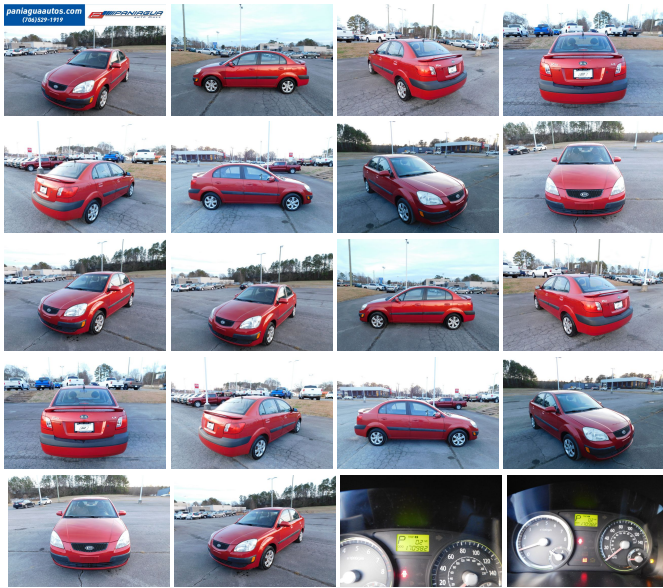

## 2008 Kia Rio LX

View this car on our website at [paniaguaautos.com/7278354/ebrochure](http://paniaguaautos.com/7278354/ebrochure)

**paniaguaautos.com**  
(706)529-1919

Our Price **\$5,995**

### Specifications:

<b>Year:</b>	2008
<b>VIN:</b>	<b>KNADE123X86410178</b>
<b>Make:</b>	Kia
<b>Stock:</b>	11027
<b>Model/Trim:</b>	Rio LX
<b>Condition:</b>	Pre-Owned
<b>Body:</b>	Sedan
<b>Exterior:</b>	Red
<b>Engine:</b>	1.6L I4 110hp 107ft. lbs.
<b>Interior:</b>	Gray Cloth
<b>Transmission:</b>	5-Speed Manual
<b>Mileage:</b>	170,982
<b>Drivetrain:</b>	Front Wheel Drive
<b>Economy:</b>	City 27 / Highway 32

2008 KIA RIO LX 1.6 4 CYLINDER AUTOMATIC CLOTH INTERIOR  
ALL POWER HURRY IN TODAY AND CHECK OUT OUR MOST  
RECENT INVENTORY WE HAVE THE BEST SELECTION OF USED  
VEHICLES IN TOWN COME SEE US SOON

2008 Kia Rio LX