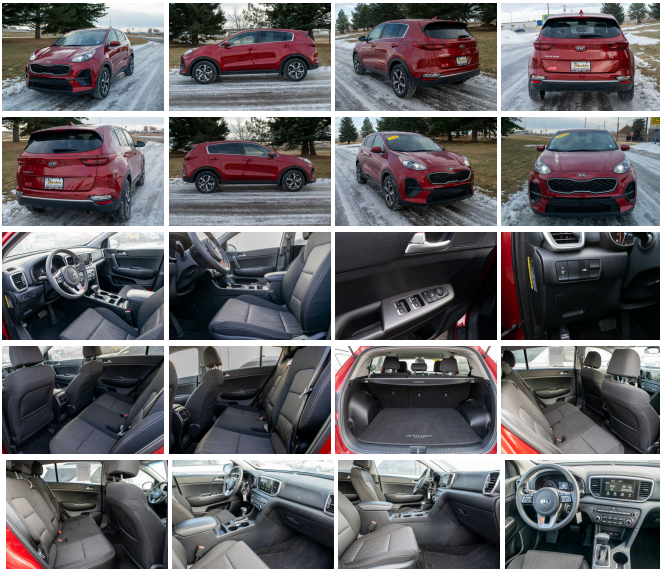

# 2020 Kia Sportage LX

View this car on our website at [bleskinmotors.com/7278316/ebrochure](https://bleskinmotors.com/7278316/ebrochure)

Our Price **\$22,888**

## Specifications:

<b>Year:</b>	2020
<b>VIN:</b>	KNDPM3ACXL7744150
<b>Make:</b>	Kia
<b>Stock:</b>	22193
<b>Model/Trim:</b>	Sportage LX
<b>Condition:</b>	Pre-Owned
<b>Body:</b>	SUV
<b>Exterior:</b>	Red
<b>Engine:</b>	2.4L I4 181hp 175ft. lbs.
<b>Interior:</b>	Black Cloth
<b>Transmission:</b>	6-Speed Shiftable Automatic
<b>Mileage:</b>	34,637
<b>Drivetrain:</b>	Front Wheel Drive
<b>Economy:</b>	City 23 / Highway 30

Step into the world of vibrant dynamism with this stunning 2020 Kia Sportage LX, a masterpiece of automotive engineering that's set to elevate your driving experience. With a mere 34,637 miles on the odometer, this fiery red chariot is just warming up, ready to embark on countless new adventures with you behind the wheel.

The heart of this Sportage is a robust 2.4L I4 engine that pumps out an impressive 181 horsepower and 175 lb-ft of torque. Paired with a 6-speed shifttable automatic transmission, it delivers a smooth, responsive ride that's as exhilarating on the open highways as it is efficient in the urban jungle. You'll feel the power beneath your fingertips, ready to leap into action at a moment's notice.