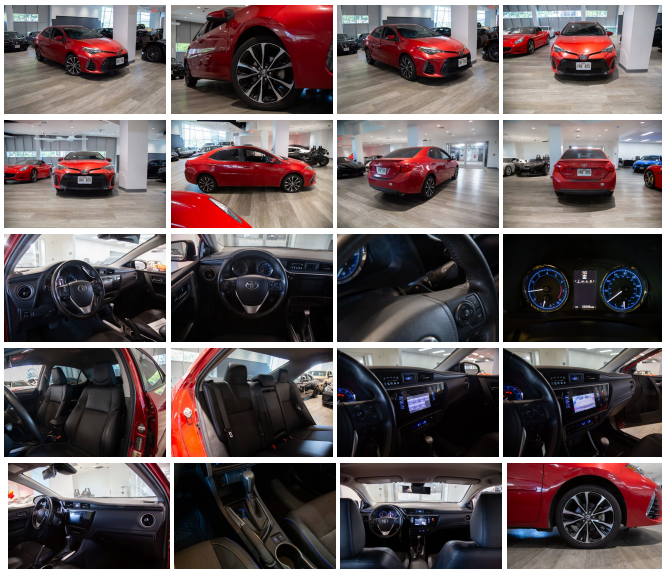

2018 Toyota Corolla SE

View this car on our website at autosourcehawaii.com/7278217/ebrochure

Our Price **$19,995**

Retail Value **$21,995**

Specifications:

Year:	2018
VIN:	2T1BURHE1JC105879
Make:	Toyota
Stock:	JC105879
Model/Trim:	Corolla SE
Condition:	Pre-Owned
Body:	Sedan
Exterior:	Red
Engine:	1.8L I4 132hp 128ft. lbs.
Interior:	Black
Mileage:	32,004
Drivetrain:	Front Wheel Drive

Discover the Pinnacle of Practicality and Style: The 2018 Toyota Corolla SE

Dive into the world of vibrant vehicular excellence with this stunning 2018 Toyota Corolla SE, a masterpiece of engineering that's been meticulously maintained with just 32,004 miles on the odometer. This Corolla isn't just a car; it's a statement on wheels, cloaked in an eye-catching red exterior that captures the essence of its spirited performance.

Step inside, and you're greeted by a sleek, black interior that exudes sophistication and comfort. The seats beckon you to sit back and savor the journey, while the robust 1.8L I4 engine, boasting 132 horsepower and 128 ft. lbs. of torque, promises a ride that's as reliable as it is exhilarating. It's no wonder this Corolla has been recognized with awards from Edmunds and J.D. Power and Associates for its outstanding retained value and dependability.

As you settle into the driver's seat, the world becomes your playground. The rear window defogger ensures clear visibility in all conditions, while the power windows offer a seamless interface with the outside environment. Your safety is paramount, and the Tire Pressure Monitoring System stands guard to keep you informed and secure on every voyage.