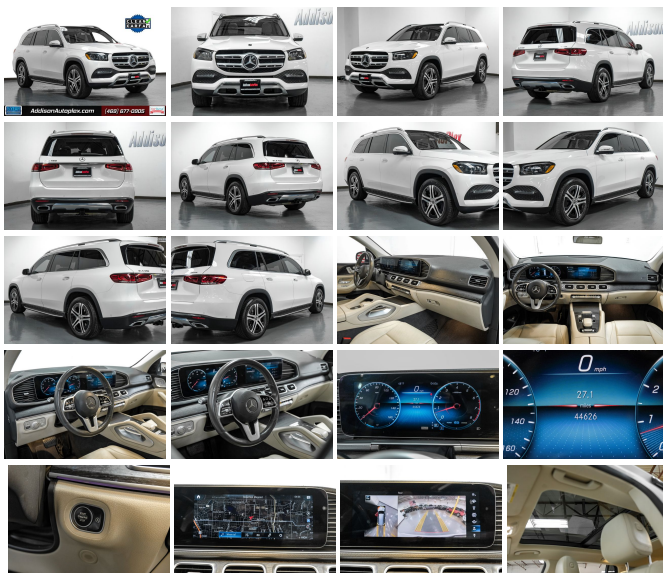

2020 Mercedes-Benz GLS 450

View this car on our website at addisonautoplex.com/7278075/ebrochure

Sales Price **\$47,695**

Specifications:

Year:	2020
VIN:	4JGFF5KE3LA094917
Make:	Mercedes-Benz
Stock:	N6596
Model/Trim:	GLS 450
Condition:	Pre-Owned
Body:	SUV
Exterior:	White
Engine:	3.0L Turbo I6 362hp 369ft. lbs.
Interior:	Tan Leather
Transmission:	9-Speed Shifttable Automatic
Mileage:	44,626
Drivetrain:	All Wheel Drive
Economy:	City 19 / Highway 23

Exterior

- Exhaust: dual tip- Front bumper color: body-color- Grille color: black with chrome accents
- Mirror color: body-color- Rear spoiler: roofline- Daytime running lights: LED
- Exterior entry lights: puddle lamps- Taillights: LED- Side mirror adjustments: power
- Side mirrors: driver side auto-dimming- Roof rails: chrome- Spare wheel type: steel
- Tire Pressure Monitoring System- Wheels: aluminum alloy- Front wipers: rain sensing
- Rear privacy glass- Rear wiper: intermittent- Window defogger: rear