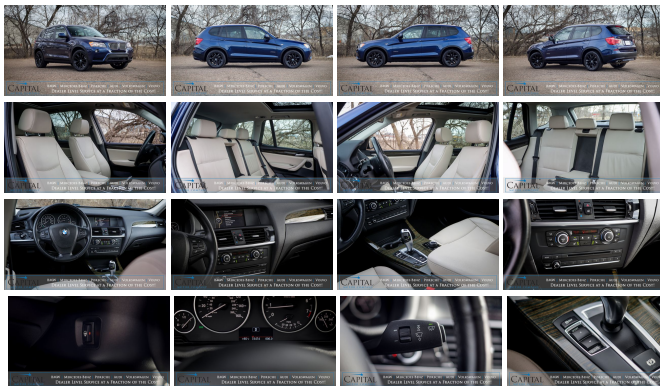

2014 BMW X3 xDrive28i AWD Crossover w/Cold Weather Package, Panoramic Moonroof & Premium Package

View this car on our website at capitalmotorcompany.com/7277916/ebrochure

Your Price **\$13,950**

Retail Value ~~\$14,256~~

Specifications:

Year:	2014
VIN:	5UXWX9C55E0D32977
Make:	BMW
Stock:	6036
Model/Trim:	X3 xDrive28i AWD Crossover w/Cold Weather Package, Panoramic Moonroof & Premium Package
Condition:	Pre-Owned
Body:	SUV
Exterior:	[A76] Deep Sea Blue Metallic
Engine:	2.0L Turbo I4 240hp 260ft. lbs.
Interior:	Oyster Leatherette
Transmission:	8-Speed Shiftable Automatic
Mileage:	72,447
Drivetrain:	All Wheel Drive
Economy:	City 21 / Highway 28

We have for sale a gorgeous 2014 BMW X3 xDrive28i All-Wheel Drive Luxury-Sport SUV that has so much to offer and looks absolutely amazing! It has a beautiful Deep Sea Blue Metallic exterior with blacked out 18-Inch V-Spoke Wheels that give this X3 an incredible stance! If you're looking for a sporty SUV with a lot to offer and one that won't cost you an arm and a leg to own and drive, then this X3 is the perfect choice and we know that if you like how it looks in the pictures you will fall in love when you come to drive it!

Jets

- Premium Package
 - Twin-Panel Panoramic Moonroof with Sun Shade
 - Comfort Access Keyless Entry
 - Comfort Access Push-Button Start
- Hi-Fi Premium Audio System
 - Bluetooth Streaming Audio Connection
 - SiriusXM Satellite Radio Ready (Requires Subscription)
 - AM / FM / CD Audio
 - Aux Audio Input
- Dual-Zone Automatic Climate Control
- Split-Folding Rear Seats
- Split-Opening Rear Tailgate