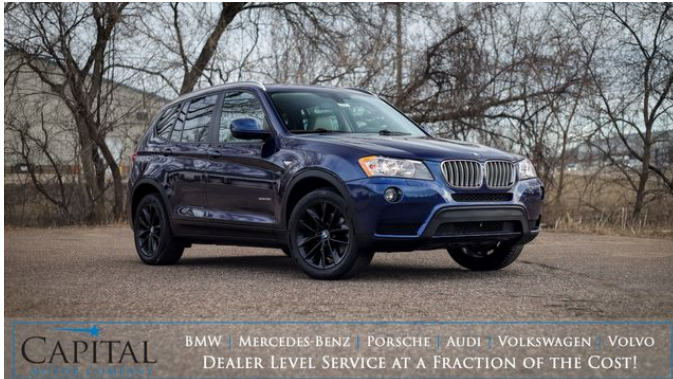

2014 BMW X3 xDrive28i AWD Crossover w/Cold Weather Package, Panoramic Moonroof & Premium Package

View this car on our website at capitalmotorcompany.com/7277916/ebrochure

Your Price **\$13,950**

Retail Value ~~\$14,256~~

Specifications:

Year:	2014
VIN:	5UXWX9C55E0D32977
Make:	BMW
Stock:	6036
Model/Trim:	X3 xDrive28i AWD Crossover w/Cold Weather Package, Panoramic Moonroof & Premium Package
Condition:	Pre-Owned
Body:	SUV
Exterior:	[A76] Deep Sea Blue Metallic
Engine:	2.0L Turbo I4 240hp 260ft. lbs.
Interior:	Oyster Leatherette
Transmission:	8-Speed Shiftable Automatic
Mileage:	72,447
Drivetrain:	All Wheel Drive
Economy:	City 21 / Highway 28

We have for sale a gorgeous 2014 BMW X3 xDrive28i All-Wheel Drive Luxury-Sport SUV that has so much to offer and looks absolutely amazing! It has a beautiful Deep Sea Blue Metallic exterior with blacked out 18-Inch V-Spoke Wheels that give this X3 an incredible stance! If you're looking for a sporty SUV with a lot to offer and one that won't cost you an arm and a leg to own and drive, then this X3 is the perfect choice and we know that if you like how it looks in the pictures you will fall in love when you come to drive it!