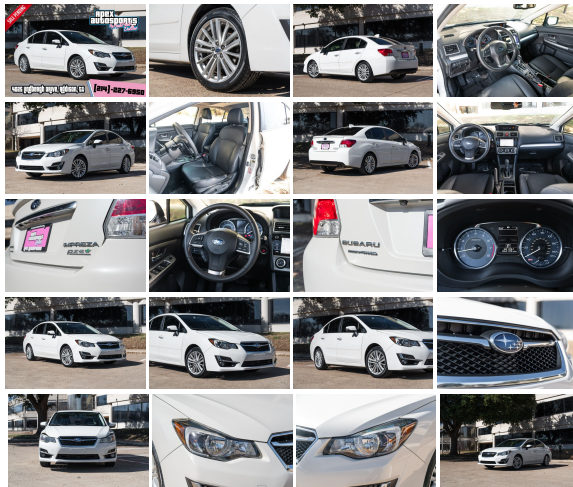

## 2016 Subaru Impreza 2.0i Limited

View this car on our website at [apexautosportss.com/7277907/ebrochure](http://apexautosportss.com/7277907/ebrochure)

Our Price **\$14,495**

### Specifications:

Year:	2016
VIN:	JF1GJAN67GH006006
Make:	Subaru
Stock:	1116
Model/Trim:	Impreza 2.0i Limited
Condition:	Pre-Owned
Body:	Sedan
Exterior:	[WHC] Crystal White Pearl
Engine:	2.0L H4 148hp 145ft. lbs.
Interior:	Black
Transmission:	6-Speed Shifttable CVT
Mileage:	54,101
Drivetrain:	All Wheel Drive
Economy:	City 28 / Highway 37

Apex AutoSports is thrilled to offer you this 2016 Subaru Impreza! Low miles and 1-owner! What else could you ask for? Come check out this nice example of a 2016 Subaru Impreza!

### 2016 Subaru Impreza

White exterior

Black leather interior

2.0L H4 148HP

1-Owner

Navigation

Sunroof

Push To Start