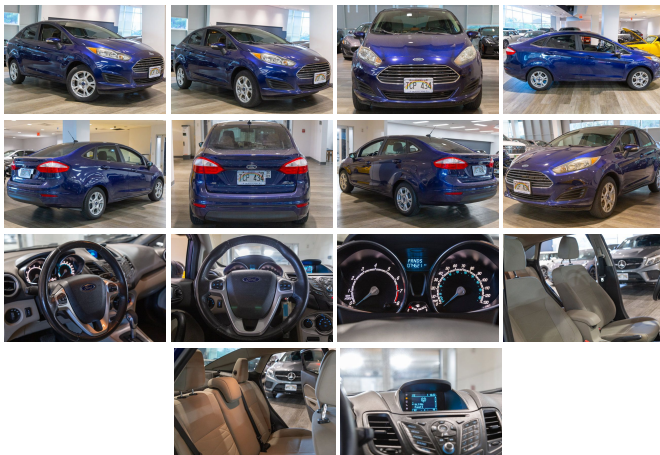

Specifications:

Year:	2016
VIN:	3FADP4BJ0GM150181
Make:	Ford
Stock:	A687028C
Model/Trim:	Fiesta SE
Condition:	Pre-Owned
Body:	Sedan
Exterior:	Blue Candy Metallic Tinted Clearcoat
Engine:	1.6L I4 120hp 112ft. lbs.
Interior:	BLACK
Transmission:	6-Speed Double Clutch
Mileage:	74,592
Drivetrain:	Front Wheel Drive
Economy:	City 28 / Highway 36