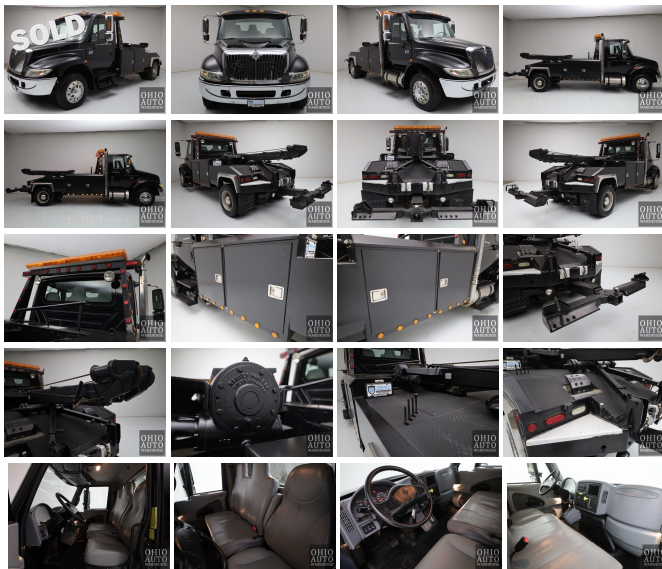

## Specifications:

<b>Year:</b>	2007
<b>VIN:</b>	1HTMMAAL17H407103
<b>Make:</b>	International
<b>Stock:</b>	7260
<b>Model/Trim:</b>	4000 SERIES 4300 Wrecker Tow Truck
<b>Condition:</b>	Pre-Owned
<b>Body:</b>	Other
<b>Exterior:</b>	Black
<b>Engine:</b>	International DT 7.6L I6 215-300hp 560-860ft. lbs.
<b>Interior:</b>	Gray Vinyl
<b>Transmission:</b>	Automatic
<b>Mileage:</b>	99,097
<b>Drivetrain:</b>	Rear Wheel Drive

Introducing the formidable powerhouse of towing and recovery, the 2007 International 4000 SERIES 4300 Wrecker Tow Truck, a true champion on the road with an impressive pedigree that promises reliability and unmatched performance. With a mere 99,097 miles on the odometer, this tow truck stands as a testament to endurance and durability, ready to take on the demands of any towing task with ease and confidence.

Dressed to impress in a sleek black exterior, this International 4300 commands authority and respect wherever it rolls. The color isn't just about aesthetics; it's a symbol of the power and strength that this vehicle embodies. The sturdy body lines and well-maintained finish reflect the care and attention this truck has received throughout its life, ensuring that it's not just a workhorse, but also a head-turner on the streets.

Step inside to the practical and resilient gray vinyl interior, designed to withstand the rigors of daily use while providing a comfortable cabin for its operators. The interior is not just functional; it's a driver-centric environment that prioritizes control and ease of use, allowing you to work long hours without discomfort. The vinyl seats are not only durable but also easy to clean, making maintenance a breeze after a hard day's work.