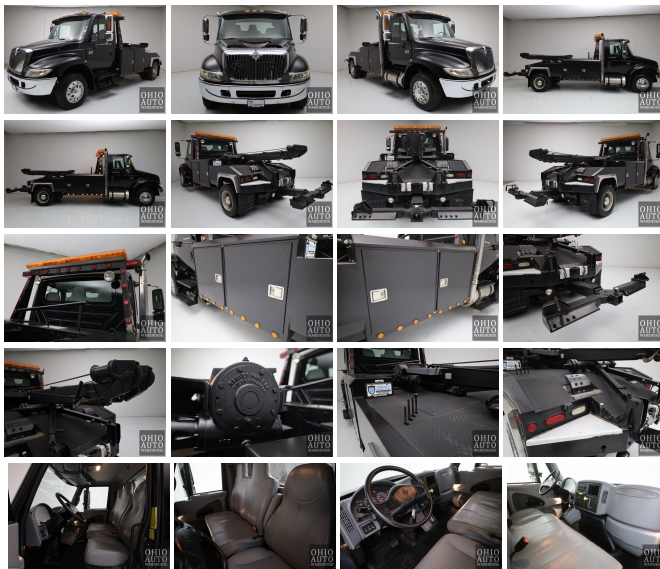

2007 International 4000 SERIES 4300 Wrecker Tow Truck

View this car on our website at ohioautowarehouse.com/7277398/ebrochure

Today's Price **\$55,000**

Specifications:

Year:	2007
VIN:	1HTMMAAL17H407103
Make:	International
Stock:	7260
Model/Trim:	4000 SERIES 4300 Wrecker Tow Truck
Condition:	Pre-Owned
Body:	Other
Exterior:	Black
Engine:	International DT 7.6L I6 215-300hp 560-860ft. lbs.
Interior:	Gray Vinyl
Transmission:	Automatic
Mileage:	99,097
Drivetrain:	Rear Wheel Drive

Introducing the formidable powerhouse of towing and recovery, the 2007 International 4000 SERIES 4300 Wrecker Tow Truck, a true champion on the road with an impressive pedigree that promises reliability and unmatched performance. With a mere 99,097 miles on the odometer, this tow truck stands as a testament to endurance and durability, ready to take on the demands of any towing task with ease and confidence.

Dressed to impress in a sleek black exterior, this International 4300 commands authority and respect wherever it rolls. The color isn't just about aesthetics; it's a symbol of the power and strength that this vehicle embodies. The sturdy body lines and well-maintained finish reflect the care and attention this truck has received throughout its life, ensuring that it's not just a workhorse, but also a head-turner on the streets.

Step inside to the practical and resilient gray vinyl interior, designed to withstand the rigors of daily use while providing a comfortable cabin for its operators. The interior is not just functional; it's a driver-centric environment that prioritizes control and ease of use, allowing you to work long hours without discomfort. The vinyl seats are not only durable but also easy to clean, making maintenance a breeze after a hard day's work.