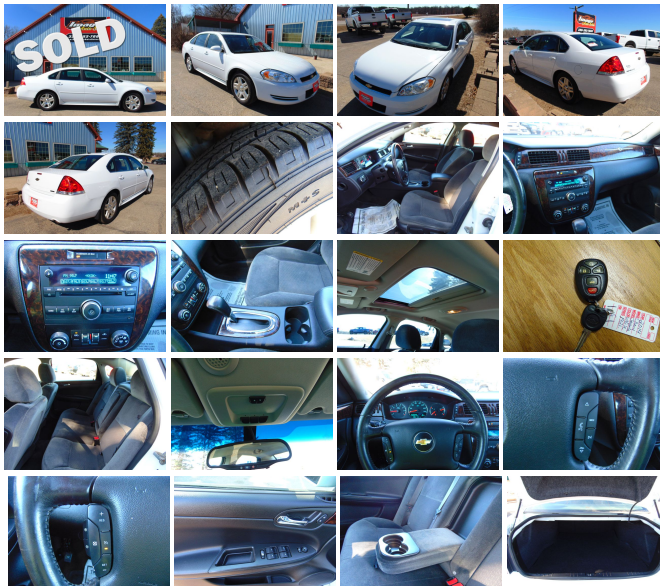

2014 Chevrolet Impala Limited LT Fleet

View this car on our website at myimageautosales.com/7277114/ebrochure

Our Price **\$6,995**

Retail Value **\$8,125**

Specifications:

Year:	2014
VIN:	2G1WB5E32E1169445
Make:	Chevrolet
Stock:	169445
Model/Trim:	Impala Limited LT Fleet
Condition:	Pre-Owned
Body:	Sedan
Exterior:	[50U] Summit White
Engine:	3.6L Flex Fuel V6 300hp 262ft. lbs.
Interior:	Ebony Cloth
Transmission:	6-Speed Shifttable Automatic w/Overdrive
Mileage:	142,453
Drivetrain:	Front Wheel Drive
Economy:	City 13 / Highway 22

AutoStart, New Tires, Bluetooth, Moonroof, Clean Body, and More! We purchased this Impala with light front end damage and have since had it professionally repaired with exceptional care. Previous pictures and repair receipts will be provided upon request and with purchase. This vehicle will have a prior salvage title. We have fully repaired, serviced, and detailed it as well. Financing and Warranties available

Call Jesse at 320-852-7000 with any questions or to set up a test drive.

2014 Chevrolet Impala Limited LT Fleet

Image Auto Sales (MN) - 320-852-7000 - View this car on our website at myimageautosales.com/7277114/ebrochure

Our Location :

2014 Chevrolet Impala Limited LT Fleet

Image Auto Sales (MN) - 320-852-7000 - View this car on our website at myimageautosales.com/7277114/ebrochure

Installed Options

Interior

- Air filtration- Front air conditioning: automatic climate control
- Front air conditioning zones: dual- Dash trim: simulated wood- Door trim: simulated wood
- Floor mat material: carpet- Floor mats: front- Interior accents: chrome
- Shift knob trim: leather- Steering wheel trim: leather- Cruise control
- Multi-function remote: keyless entry- Power steering- Remote engine start- Tool kit
- Clock- Compass- Digital odometer- External temperature display- Multi-function display
- Trip odometer- Driver seat power adjustments: 6- Front seat type: bucket
- Rear seat type: bench- Upholstery: cloth