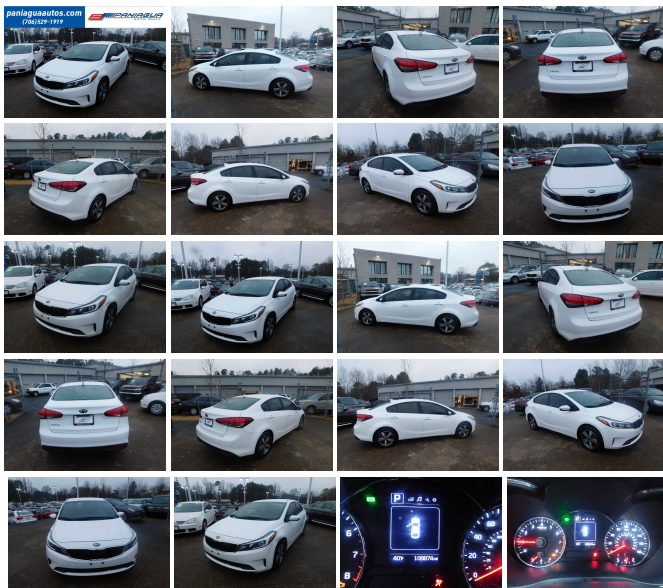

2018 Kia Forte S

View this car on our website at paniaguaautos.com/7276947/ebrochure

Our Price **\$9,700**

Specifications:

Year:	2018
VIN:	3KPFL4A72JE241720
Make:	Kia
Stock:	10995
Model/Trim:	Forte S
Condition:	Pre-Owned
Body:	Sedan
Exterior:	White
Engine:	Nu 2.0L I4 147hp 132ft. lbs.
Interior:	Black Cloth
Transmission:	6-Speed Shiftable Automatic
Mileage:	108,874
Drivetrain:	Front Wheel Drive
Economy:	City 29 / Highway 37

2018 KIA FORTE S 2.0L 4 CYLINDER AUTOMATIC CLOTH INTERIOR ALL POWER HURRY IN TODAY AND CHECK OUT OUR MOST RECENT INVENTORY WE HAVE THE BEST SELECTION OF USED VEHICLES AT SOME OF THE BEST DEALS IN TOWN

Installed Options

Interior

- Front air conditioning- Interior accents: chrome- Steering wheel trim: leather
- Cargo area light- Cruise control- Multi-function remote: keyless entry
- Power outlet(s): two 12V front- Power steering- Steering wheel: tilt and telescopic- Clock
- Digital odometer- External temperature display- Multi-function display- Trip odometer
- Front seat type: bucket- Rear seat folding: split- Rear seat type: 60-40 split bench
- Upholstery: cloth

Exterior

- Front bumper color: body-color- Mirror color: body-color- Rear spoiler: decklid
- Daytime running lights: LED- Side mirrors: heated- Spare tire kit
- Tire Pressure Monitoring System- Wheels: aluminum alloy
- Front wipers: variable intermittent- Power windows: safety reverse
- Solar-tinted glass: front- Window defogger: rear