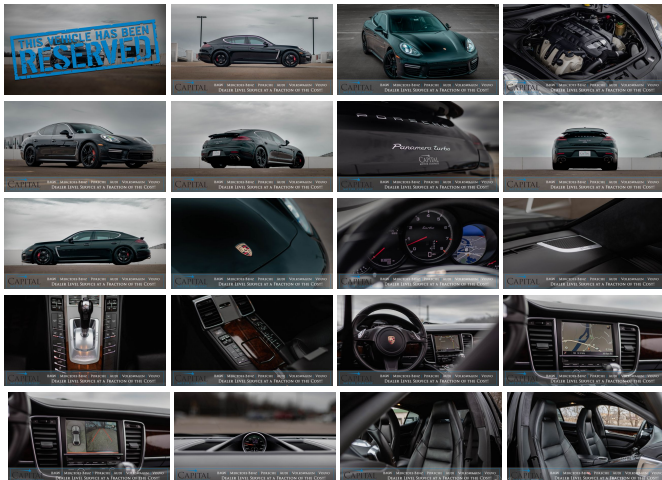

2014 Porsche Panamera Turbo AWD Executive Sportback w/520HP V8, Premium Package Plus, Sport Chrono & 20" Rims

View this car on our website at capitalmotorcompany.com/7276835/ebrochure

Your Price **\$36,950**

Retail Value **\$37,744**

Specifications:

Year:	2014
VIN:	WP0AC2A77EL073097
Make:	Porsche
Stock:	6062
Model/Trim:	Panamera Turbo AWD Executive Sportback w/520HP V8, Premium Package Plus, Sport Chrono & 20" Rims
Condition:	Pre-Owned
Body:	Sedan
Exterior:	[A1] Black
Engine:	520HP 4.8-Liter Twin-Turbo V8
Interior:	Black Leather
Transmission:	7-Speed Porsche Doppelkupplung (PDK) Dual Clutch
Mileage:	83,747
Drivetrain:	All Wheel Drive
Economy:	City 15 / Highway 24

We have for sale an amazing 2014 Porsche Panamera Turbo All-Wheel Drive Executive-Level Luxury-Sportback that is an absolute blast to drive and has so much to offer! It has a gorgeous Black paint with Black Leather Interior and the 20-Inch Panamera Sport Wheels that give this Panamera an incredible stance! If you are looking for a sophisticated, fun to drive and comfortable sedan that commands instant respect on the road, than this Porsche is the perfect choice!

Our Location :

2014 Porsche Panamera Turbo AWD Executive Sportback w/520HP V8, Premium Package Plus, Sport Chrono & 20" Rims
Capital Motor Company - (715) 833-2020 - View this car on our website at capitalmotorcompany.com/7276835/ebrochure