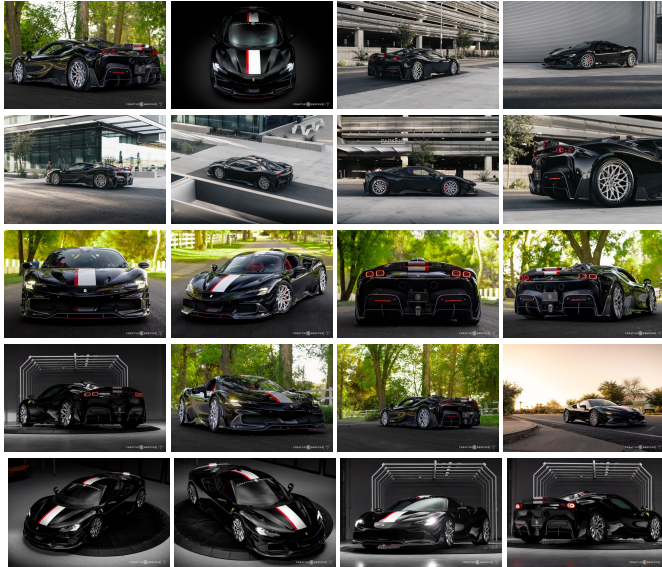

# 2022 Ferrari SF90 Stradale Assetto Fiorano 1 of 1 Mansory

View this car on our website at [creativebespoke.com/7276822/ebrochure](https://creativebespoke.com/7276822/ebrochure)

Website Price **\$659,800**

## Specifications:

<b>Year:</b>	2022
<b>VIN:</b>	ZFF95NLAXN0277385
<b>Make:</b>	Ferrari
<b>Model/Trim:</b>	SF90 Stradale Assetto Fiorano 1 of 1 Mansory
<b>Condition:</b>	Pre-Owned
<b>Body:</b>	Coupe
<b>Exterior:</b>	Black
<b>Engine:</b>	4.0L Plug-in Hybrid Twin Turbo V8 986hp 590ft. lbs.
<b>Interior:</b>	Red
<b>Transmission:</b>	8-Speed Double Clutch
<b>Mileage:</b>	1,189
<b>Drivetrain:</b>	All Wheel Drive
<b>Economy:</b>	City 51 / Highway 51

**\*\*Discover Unbridled Power and Unmatched Elegance with our BESPOKE 1 of 1 in the US Mansory 2022 Ferrari SF90 Stradale\*\*** Step into the future of supercar dominance with the 2022 Ferrari SF90 Stradale, a masterpiece of engineering that seamlessly blends scintillating performance with an eco-conscious spirit. This vehicle is not just a car; it's a statement—a testament to the pinnacle of automotive innovation. **\*\*A Vision in Black\*\*** The SF90 Stradale's exterior is draped in a sleek, pitch-black hue, a color that exudes sophistication and power. The deep black finish accentuates the car's muscular lines and aerodynamic curves, ensuring that this Ferrari isn't just a mode of transportation—it's a head-turning work of art that commands attention and respect wherever it goes. With a fiery red interior the supercar screams excellence.