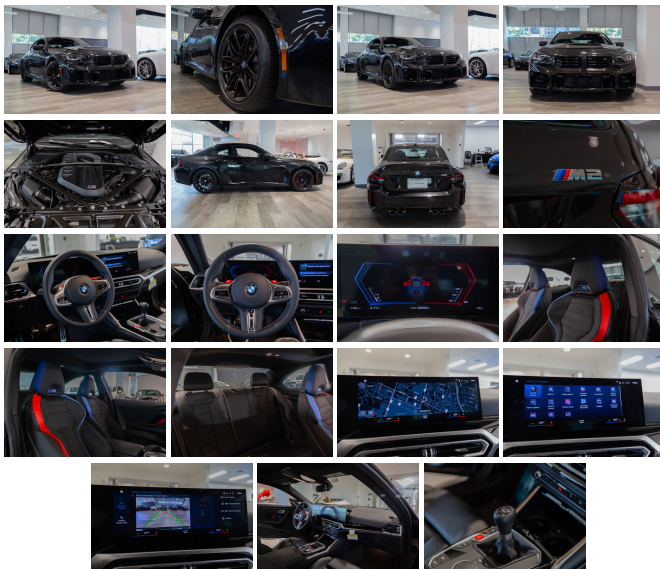

****Unleash the Power and Prestige of the 2024 BMW M2 Base – A Symphony of Engineering Excellence****

Embark on a journey of exhilarating performance and luxurious comfort with the 2024 BMW M2 Base, an automotive masterpiece that combines the heart of a race car with the elegance of a modern classic. With a mere 209 miles on the odometer, this pristine black beauty is waiting to ignite your passion for driving.

****Exterior Elegance****

Wrapped in a timeless black exterior, this BMW M2 exudes sophistication and power. The sleek lines and aggressive stance are a testament to BMW's commitment to excellence in design. The iconic kidney grille, coupled with the sharp LED headlights, ensures you'll turn heads with every corner you conquer.

****Interior Opulence****

Step inside to a world where black leather envelopes you in an embrace of luxury and sportiness. The meticulously crafted seats provide the perfect balance of comfort and support, cradling you as you tackle every twist and turn. The cockpit is a testament to driver-centric design, with every control intuitively placed within reach, allowing you to command this beast with confidence and ease.

powerhouse delivers a driving experience that's both responsive and refined. Feel the surge of acceleration as you rocket from 0 to 60 in mere seconds, while the finely tuned suspension ensures a ride that's as smooth as it is dynamic.