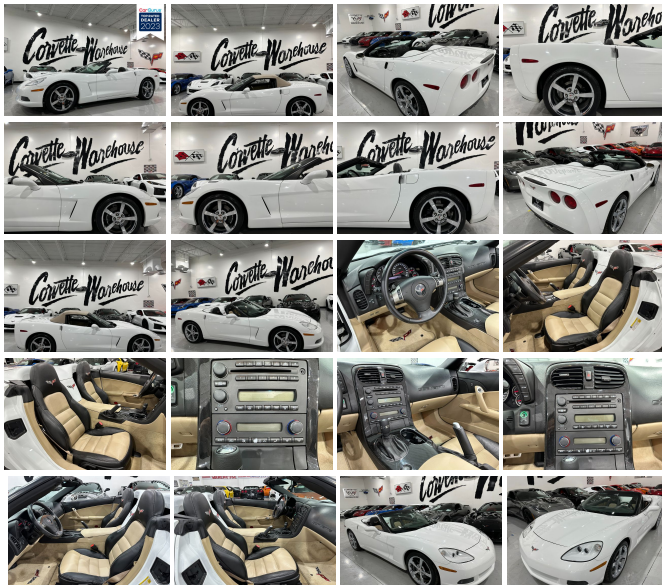

2010 Chevrolet Corvette CONV 2LT, NPP, TT Seats, Bose, Power Top, Chromes

View this car on our website at corvettewarehouse.com/7276709/ebrochure

Our Price **\$23,995**

Specifications:

Year:	2010
VIN:	1G1YF3DW3A5100544
Make:	Chevrolet
Stock:	100544
Model/Trim:	Corvette CONV 2LT, NPP, TT Seats, Bose, Power Top, Chromes
Condition:	Pre-Owned
Body:	Convertible
Exterior:	[10U] Arctic White
Engine:	6.2L V8 430hp 424ft. lbs.
Interior:	Ebony/Cashmere Leather
Transmission:	Automatic
Mileage:	90,821
Drivetrain:	Rear Wheel Drive
Economy:	City 15 / Highway 25

2010 Arctic White / Cashmere Two-Tone Black Leather Seats / Cashmere Top Chevrolet Corvette Convertible 2LT Premium Option Package, Automatic Transmission, Bose Stereo System, Power Top, NPP Dual Mode Exhaust, and the Chrome Wheels with Only 90k Miles!