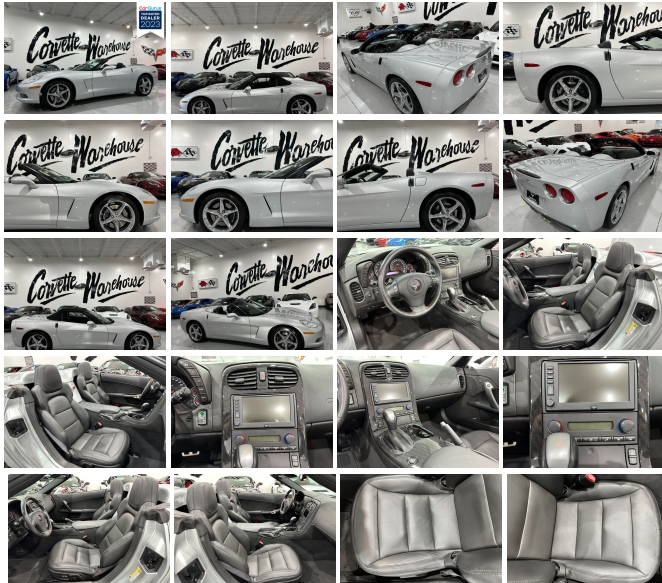

2012 Chevrolet Corvette CONV 3LT, J55, NPP, Power Top, Chromes, Auto, 14k!

View this car on our website at corvettewarehouse.com/7276691/ebrochure

Our Price **$37,995**

Specifications:

Year:	2012
VIN:	1G1YG3DW6C5100361
Make:	Chevrolet
Stock:	100361
Model/Trim:	Corvette CONV 3LT, J55, NPP, Power Top, Chromes, Auto, 14k!
Condition:	Pre-Owned
Body:	Convertible
Exterior:	[17U] Blade Silver Metallic
Engine:	6.2L V8 430hp 424ft. lbs.
Interior:	Ebony Leather
Transmission:	Automatic
Mileage:	14,806
Drivetrain:	Rear Wheel Drive
Economy:	City 15 / Highway 25

2012 Blade Silver Metallic / Black Leather / Black Top Chevrolet Corvette Convertible, 3LT, J55 Cross Drilled Rotors (1/981 produced), HUD, NPP Dual Mode Exhaust, Power Top, Automatic Transmission, and the Chrome Wheels and only 14k Miles.

Production for 2012 was low with only 11,647 units produced.

Blade Silver was so rare for 2012 that only 1,302 were produced.