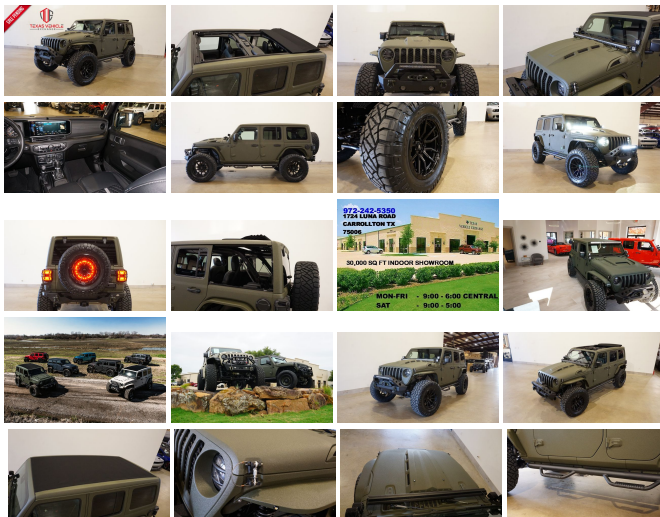

2024 Jeep Wrangler Unlimited Sport 4X4 SKY TOP,DUPONT KEVLAR,LIFTED

View this car on our website at tveauto.com/7276684/ebrochure

Our Price **\$96,900**

Specifications:

Year:	2024
VIN:	1C4PJXDN5RW169175
Make:	Jeep
Stock:	169175
Model/Trim:	Wrangler Unlimited Sport 4X4 SKY TOP,DUPONT KEVLAR,LIFTED
Condition:	Pre-Owned
Body:	SUV
Exterior:	Green
Engine:	2.0L Turbo I4 270hp 295ft. lbs.
Interior:	Black Leather
Transmission:	8-Speed Shifttable Automatic
Mileage:	47
Drivetrain:	4 Wheel Drive
Economy:	City 20 / Highway 20