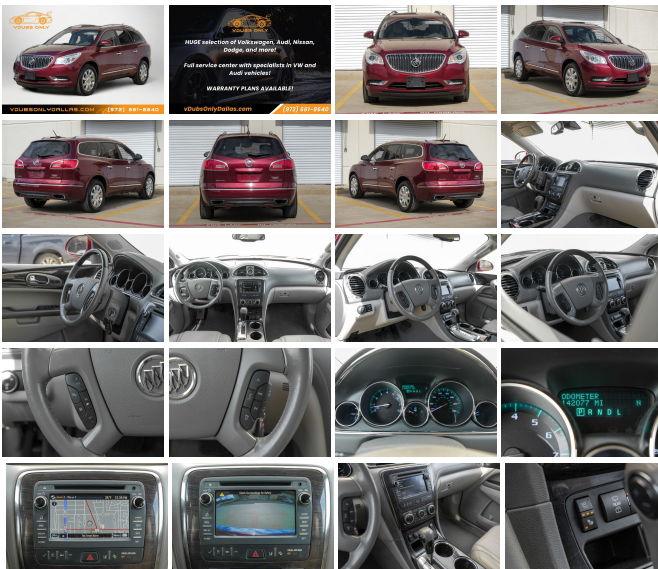

2016 Buick Enclave Premium

View this car on our website at vdubsonlydallas.com/7276553/ebrochure

Price **\$10,490**

Specifications:

Year:	2016
VIN:	5GAKRCKD8GJ241679
Make:	Buick
Stock:	241679
Model/Trim:	Enclave Premium
Condition:	Pre-Owned
Body:	SUV
Exterior:	[G1E] Crimson Red Tintcoat
Engine:	3.6L V6 288hp 270ft. lbs.
Interior:	Gray
Transmission:	6-Speed Shifttable Automatic
Mileage:	142,077
Drivetrain:	Front Wheel Drive
Economy:	City 15 / Highway 22

2016 Buick Enclave Premium

Dual-Exhaust, Cruise Control, Heated Steering Wheel, Hands-free Communication, Navigation, Back-up Camera, Heated Seats, Climate Control, Satellite Radio, Bluetooth, Powered Seats, Memory Seats, Powered Windows/Locks, and many more!

Come see our indoor showroom in Dallas with 100+ carefully selected luxury vehicles from Volkswagen, Audi, and more!
We also have a service department, which offers expert service on VW & Audi vehicles.

Exterior

- Body side moldings: chrome- Door handle color: chrome- Exhaust: dual tip
- Front bumper color: body-color- Mirror color: body-color- Daytime running lights
- Side mirror adjustments: power- Side mirrors: driver side auto-dimming
- Roof rails: chrome- Spare wheel type: steel- Tire Pressure Monitoring System
- Wheels: chrome clad- Laminated glass: acoustic- Power windows
- Rear wiper: intermittent- Solar-tinted glass: rear- Window defogger: rear