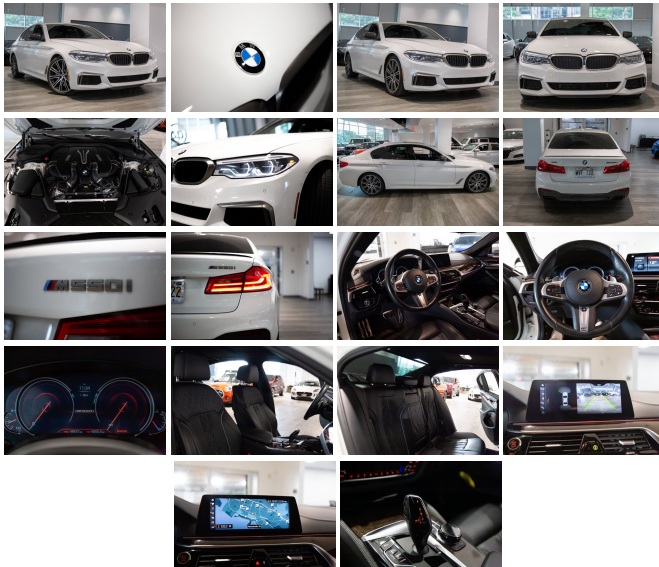

Step into the realm of luxury and performance with the stunning 2018 BMW 5 Series M550i xDrive, a masterpiece of engineering that effortlessly combines the best of both worlds. With only 48,431 miles on the odometer, this exquisite white chariot is poised to deliver an exhilarating driving experience that's second to none, all while wrapping you in the opulence you deserve.

The exterior's white hue is not just a color; it's a statement. It reflects purity, sophistication, and an attention to detail that BMW is renowned for. It's an exterior that promises to turn heads and ignite the senses, a true testament to the craftsmanship that goes into every BMW.

lifestyle.

The auditory experience within this vehicle is nothing short of concert hall quality. With 600 watts powering 14 speakers and 2 subwoofers, the premium harman/kardon sound system envelops you in rich, crystal-clear audio. Whether you're listening to the refined tones of a classical piece on SiriusXM radio or the deep bass of your favorite tracks, every note is delivered with impeccable clarity, thanks to digital sound processing and speed-sensitive volume control.