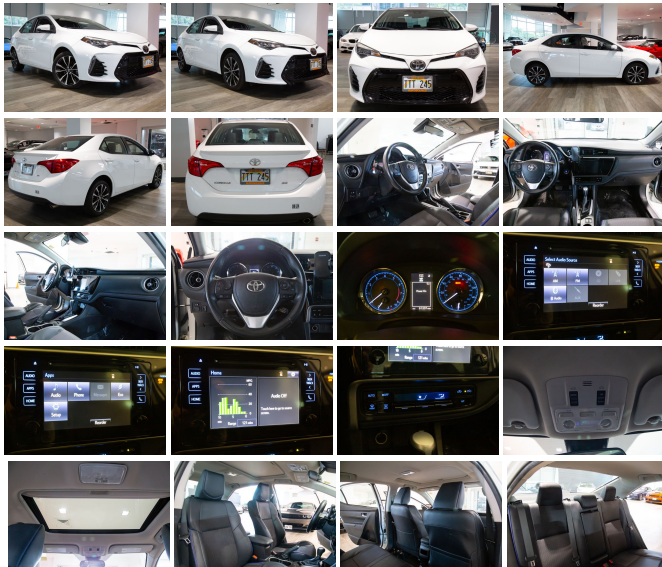

2019 Toyota Corolla SE

View this car on our website at autosourcehawaii.com/7276539/ebrochure

Our Price **\$19,995**

Retail Value **\$21,995**

Specifications:

| | |
|----------------------|---------------------------|
| Year: | 2019 |
| VIN: | 5YFBURHEXKP920261 |
| Make: | Toyota |
| Stock: | 920261 |
| Model/Trim: | Corolla SE |
| Condition: | Pre-Owned |
| Body: | Sedan |
| Exterior: | WHITE* |
| Engine: | 1.8L I4 132hp 128ft. lbs. |
| Interior: | BLACK Cloth |
| Transmission: | automatic |
| Mileage: | 61,207 |
| Drivetrain: | Front Wheel Drive |

Step into the realm of reliability, efficiency, and modern connectivity with the stunning 2019 Toyota Corolla L, a vehicle that not only promises but delivers an exceptional driving experience. With a mere 61,207 miles on the odometer, this pristine white gem is eagerly waiting to pave new paths and create lasting memories with its next discerning owner.

The Corolla's sleek white exterior is a testament to timeless elegance, effortlessly turning heads as it glides through city streets and cruises down highways. Complementing the striking exterior is a chic black interior that exudes sophistication and comfort. The durable yet plush seating welcomes you into a cocoon of luxury, making every journey a first-class experience.

Step inside, and the Corolla continues to impress with an array of manufacturer options and packages designed to enhance your driving experience. The rear window defogger ensures clear visibility in all conditions, while power windows add a touch of convenience to your daily drive. The Tire Pressure Monitoring System keeps a vigilant eye