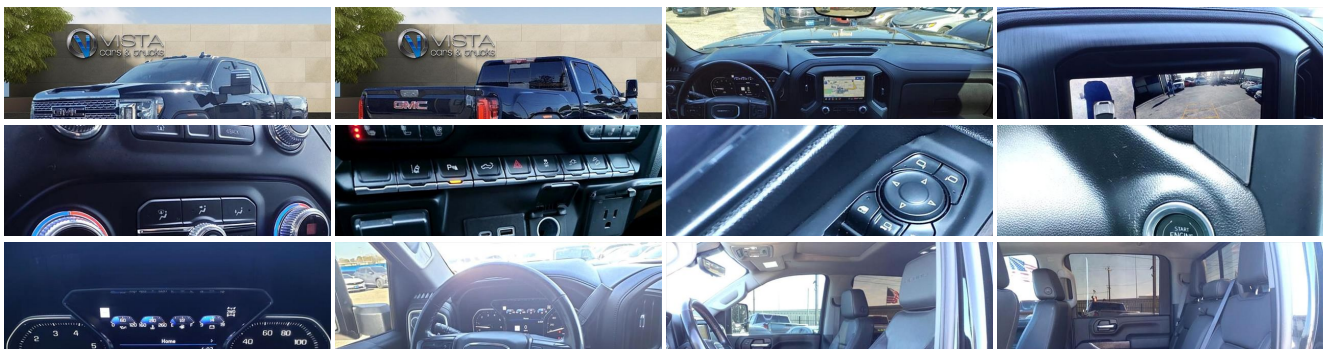

Contact

Specifications:

Year:	2020
VIN:	1GT49RE78LF270208
Make:	GMC
Stock:	270208
Model/Trim:	Sierra 2500HD Denali
Condition:	Pre-Owned
Body:	Pickup Truck
Exterior:	Carbon Black Metallic
Engine:	6.6L V8 401hp 464ft. lbs.
Interior:	Jet Black
Transmission:	6-Speed Shiftable Automatic
Mileage:	36,033
Drivetrain:	4 Wheel Drive

Vehicle Description

Step into the realm of unparalleled power and sophistication with the 2020 GMC Sierra 2500HD Denali, a vehicle that not only meets but exceeds every expectation for heavy-duty performance and luxury. With only 36,033 miles on the odometer, this striking black beauty is poised to deliver an exceptional driving experience that's as fresh as it is invigorating.

As you approach the Sierra Denali, the first thing you'll notice is its commanding presence, accentuated by a sleek black exterior that exudes confidence and class. The Denali trim is the pinnacle of GMC's craftsmanship, where every detail is designed with the utmost precision and care.

Slide into the driver's seat and be enveloped by the exquisite black interior, the specifics of which remain a mystery to be discovered. What we do know is that the Denali is synonymous with high-end materials and finishes, ensuring that every touchpoint resonates with quality and comfort.