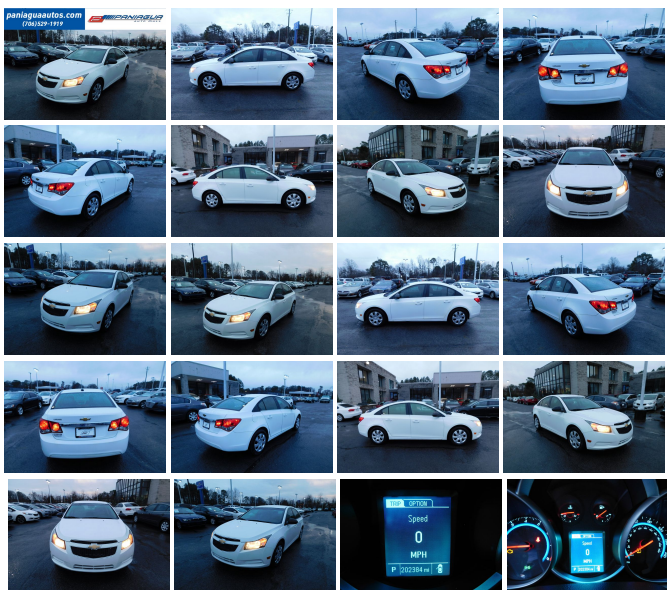

2015 Chevrolet Cruze LS Auto

View this car on our website at paniaguaautos.com/7276466/ebrochure

Our Price **\$4,900**

Specifications:

Year: 2015
VIN: 1G1PA5SH0F7184196
Make: Chevrolet
Stock: 11015
Model/Trim: Cruze LS Auto
Condition: Pre-Owned
Body: Sedan
Exterior: White
Engine: Ecotec 1.8L Flex Fuel I4 138hp 125ft. lbs.
Interior: Gray Cloth
Transmission: 6-Speed Shifttable Automatic w/Overdrive
Mileage: 202,384
Drivetrain: Front Wheel Drive
Economy: City 22 / Highway 35

2015 CHEVROLET CRUZE LS 1.8L 4 CYLINDER AUTOMATIC CLOTH INTERIOR ALL POWER HURRY IN TODAY AND CHECK OUT OUR MOST RECENT INVENTORY WE HAVE THE BEST SELECTION OF USED VEHICLES IN TOWN COME SEE US SOON

2015 Chevrolet Cruze LS Auto

Exterior

- Front bumper color: body-color- Daytime running lights- Spare tire kit
- Spare wheel type: steel- Tire Pressure Monitoring System- Wheels: steel
- Front wipers: variable intermittent- Power windows- Solar-tinted glass
- Window defogger: rear