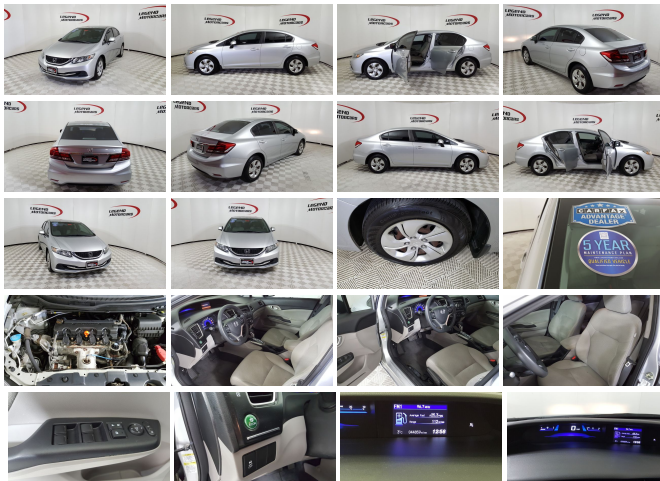

## 2013 Honda Civic

View this car on our website at [legendmotorcars.com/7276388/ebrochure](http://legendmotorcars.com/7276388/ebrochure)

### Specifications:

<b>Year:</b>	2013
<b>VIN:</b>	2HGFB2F40DH041323
<b>Make:</b>	Honda
<b>Stock:</b>	18341
<b>Model/Trim:</b>	Civic
<b>Condition:</b>	Pre-Owned
<b>Body:</b>	Sedan
<b>Exterior:</b>	Silver
<b>Engine:</b>	1.8L
<b>Interior:</b>	Gray Cloth
<b>Mileage:</b>	44,859
<b>Drivetrain:</b>	Front Wheel Drive

Come test drive this Clean, Fuel Efficient and Low Mileage 2013 Honda Civic. This Civic is powered by a economical 1.8 liter dual overhead cam 16 valve D-CVVT I4 engine mated with a smooth shifting automatic transmission. It is equipped with power windows and locks, tilt wheel w/audio controls, cruise, power mirrors, front/side airbags, safety curtain, anti lock brakes, traction control, tire pressure monitoring, remote keyless entry, Bluetooth, AM/FM CD with aux audio jack/USB and 15" wheels.

All of our vehicles undergo an extensive multi point inspection/reconditioning. We now offer a complimentary 5 year maintenance plan on all vehicles in stock. We specialize in Guaranteed approvals, affordable down payments and payment plans for most any budget. We also have a clean and clear title plus Free CarFax Buyback Guarantee. For more information please call 972-272-7500 or visit [www.legendmotorcars.com](http://www.legendmotorcars.com). We Want to Earn Your Business!