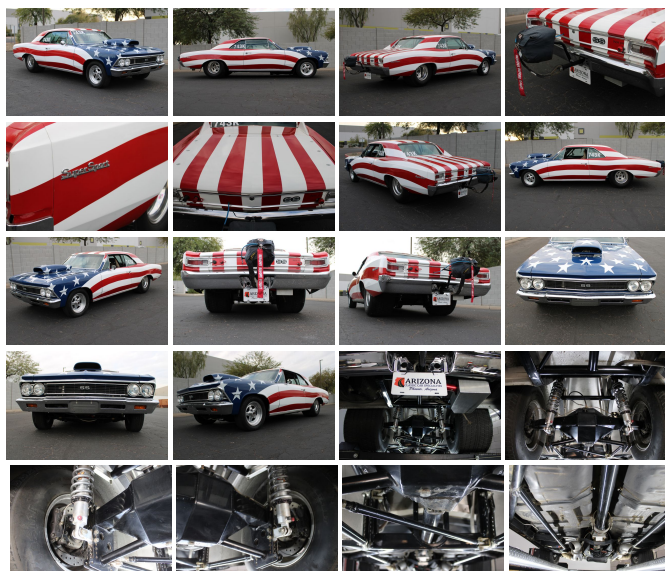

1966 Chevrolet Chevelle

Danny Diedrich 602-513-3298

View this car on our website at arizonaclassiccarsales.com/7276256/ebrochure

Our Price **\$74,950**

Retail Value ~~\$82,950~~

Specifications:

Year:	1966
VIN:	136176F140301
Make:	Chevrolet
Stock:	140301
Model/Trim:	Chevelle
Condition:	Pre-Owned
Body:	Coupe
Exterior:	White
Interior:	Black
Mileage:	1,966
Drivetrain:	Rear Wheel Drive

Info coming soon..!!

1966 Chevrolet Chevelle

Arizona Classic Car Sales - 602-513-3298 - View this car on our website at arizonaclassiccarsales.com/7276256/ebrochure

Our Location :

□

1966 Chevrolet Chevelle