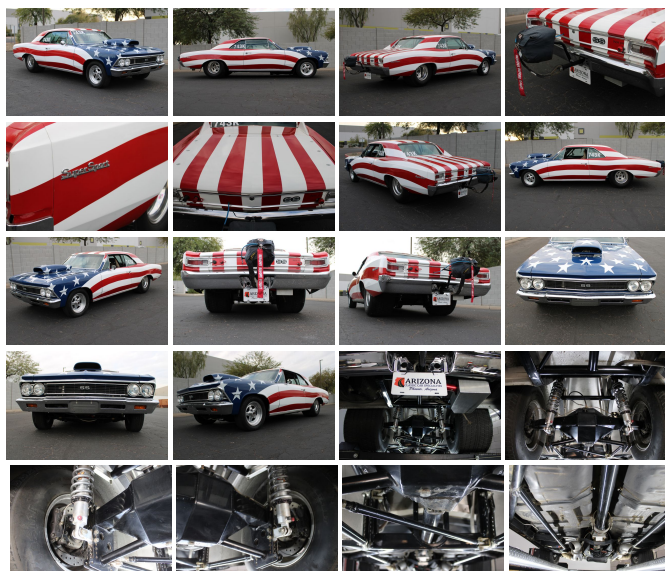

1966 Chevrolet Chevelle

Danny Diedrich 602-513-3298

View this car on our website at arizonaclassiccarsales.com/7276256/ebrochure

Our Price **\$74,950**

Retail Value ~~\$82,950~~

Specifications:

Year:	1966
VIN:	136176F140301
Make:	Chevrolet
Stock:	140301
Model/Trim:	Chevelle
Condition:	Pre-Owned
Body:	Coupe
Exterior:	White
Interior:	Black
Mileage:	1,966
Drivetrain:	Rear Wheel Drive

Info coming soon..!!

1966 Chevrolet Chevelle

Arizona Classic Car Sales - 602-513-3298 - View this car on our website at arizonaclassiccarsales.com/7276256/ebrochure

Our Location :

□

1966 Chevrolet Chevelle
Arizona Classic Car Sales - 602-513-3298 - View this car on our website at arizonaclassiccarsales.com/7276256/ebrochure