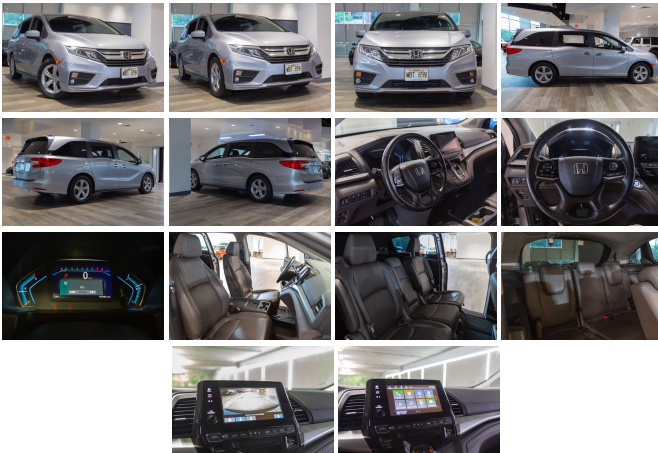

2020 Honda Odyssey EX-L

View this car on our website at autosourcehawaii.com/7276252/ebrochure

Our Price **\$29,995**

Retail Value **\$31,995**

Specifications:

Year:	2020
VIN:	5FNRL6H76LB035053
Make:	Honda
Stock:	B042406A
Model/Trim:	Odyssey EX-L
Condition:	Pre-Owned
Body:	Minivan/Van
Exterior:	Silver
Engine:	3.5L V6 280hp 262ft. lbs.
Interior:	BLACK
Transmission:	10-Speed Shiftable Automatic
Mileage:	93,914
Drivetrain:	Front Wheel Drive
Economy:	City 19 / Highway 28

Step into the future of family travel with the pristine, never-driven 2020 Honda Odyssey EX-L, a symphony of engineering excellence and modern design. With a striking silver exterior that gleams under the sun and a luxurious black interior, this minivan is not just a vehicle; it's a sanctuary on wheels.

Under the hood lies a robust 3.5L V6 engine, boasting 280 horsepower and 262 foot-pounds of torque, ready to take you on an exhilarating ride without compromising on fuel efficiency. Paired with a seamless 10-Speed Shiftable Automatic transmission, the Odyssey EX-L delivers a driving experience that is both dynamic and smooth, ensuring that every journey is as pleasant as the destination.

Immerse yourself in a rich audio experience with six speakers and a deep-bass subwoofer, making every song and story come alive. Speed-

sensitive volume control, SiriusXM satellite radio, and a separate rear audio system ensure that every passenger enjoys the ride. Stay connected with the world through Pandora internet radio, all while navigating your journey with ease.