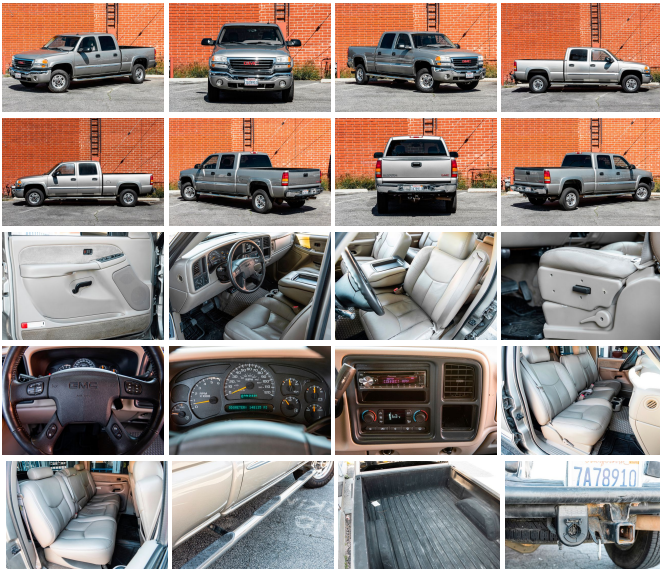

TRADE-INS ARE WELCOME***NATIONWIDE SHIPPING AT WHOLESALE RATES***DUE TO AGE OF THE TRUCK WE ARE LIMITED TO OFFER FINANCING****CREDIT UNIOIN APPROVALS ARE WELCOME***OUR PRICES ARE NO-HAGGLE***

2003 GMC Sierra 2500HD SLT

Stellar Auto INC. - (818) 809-8676 - View this car on our website at stellarautoinc.com/7275981/ebrochure