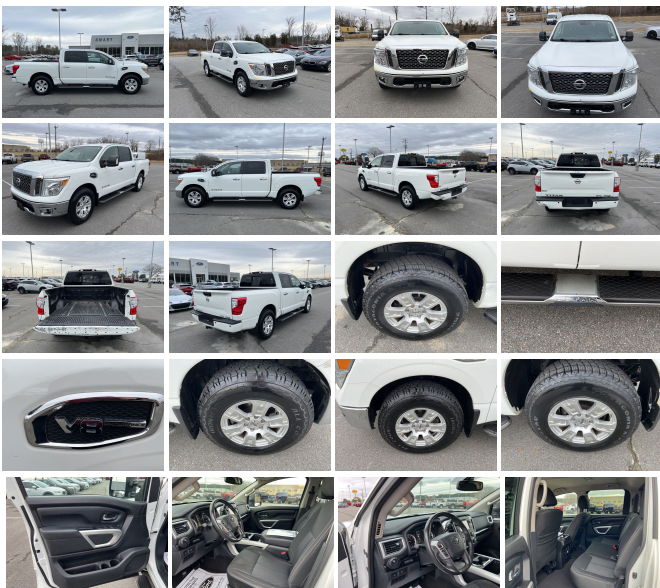

Specifications:

Year: 2017
VIN: 1N6AA1E53HN535637
Make: Nissan
Stock: 535637A
Model/Trim: Titan SV
Condition: Pre-Owned
Body: Pickup Truck
Exterior: Glacier White
Engine: 5.6L V8 390hp 394ft. lbs.
Interior: Black Cloth
Transmission: 7-Speed Shifttable Automatic
Mileage: 73,774
Drivetrain: 4 Wheel Drive

Smart Ford are please to present this 2017 Nissan Titan SV Crew Cab Pick up truck

Finished in Glacier White and powered by a 5.6L V8 with a 7 speed Auto and 4WD

Nicely equipped with the desirable Comfort and Convenience Package and SV Towing Package

Splash guards
$235.00

Activation disclaimer

Carpeted floor mats w/u01
$200.00

SV comfort & convenience package

Automatic on/off headlights
Rearview monitor
Leather-wrapped steering wheel
7" display
Body color rear bumper
Fog lamp
Auto-dimming rearview mirror
8-way power adjustable driver's seat w/power lumbar support and center console-mounted 110-volt and 12-volt power outlets
Heated front captain's chairs
Dual zone automatic temperature control
Universal garage door opener
Rain sensing wipers