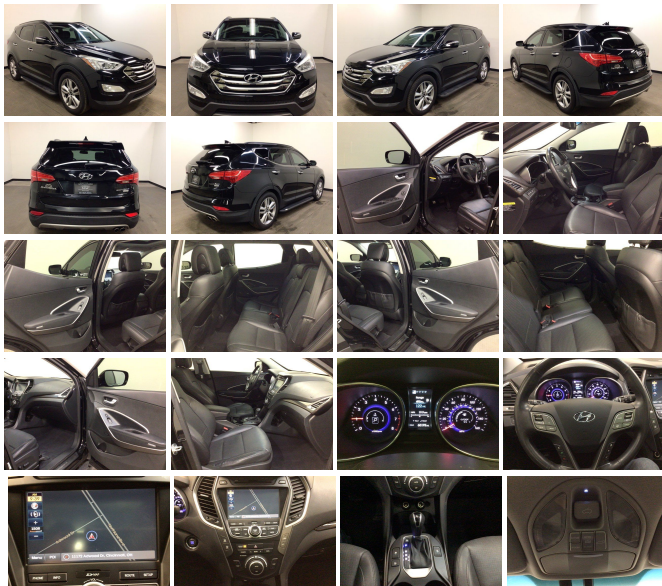

Specifications:

Year: 2015
VIN: 5XYZW4LA6FG243722
Make: Hyundai
Stock: SA243722
Model/Trim: SANTA FE Sport 2.0T
Condition: Pre-Owned
Body: SUV
Exterior: [S3B] Twilight Black
Engine: 2.0L Turbo I4 264hp 269ft. lbs.
Interior: Black Leather
Transmission: 6-Speed Shifttable Automatic
Mileage: 60,045
Drivetrain: Front Wheel Drive
Economy: City 19 / Highway 27