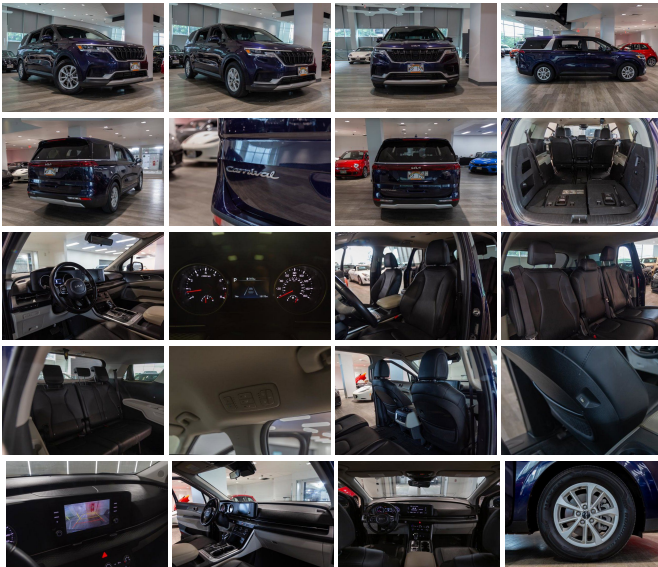

2022 Kia Carnival LXS

View this car on our website at autosourcehawaii.com/7275639/ebrochure

Our Price **\$39,995**

Retail Value ~~\$41,995~~

Specifications:

| | |
|----------------------|-----------------------------|
| Year: | 2022 |
| VIN: | KNDNB4H30N6137742 |
| Make: | Kia |
| Stock: | 6137742 |
| Model/Trim: | Carnival LXS |
| Condition: | Pre-Owned |
| Body: | Minivan/Van |
| Exterior: | Deep Chroma Blue |
| Engine: | 3.5L V6 290hp 262ft. lbs. |
| Interior: | Gray Cloth |
| Transmission: | 8-Speed Shiftable Automatic |
| Mileage: | 15,172 |
| Drivetrain: | Front Wheel Drive |
| Economy: | City 19 / Highway 26 |

Step inside the world of refined travel and spirited performance with the 2022 Kia Carnival LXS, a vehicle that redefines the expectations for family-friendly transportation. With a mere 5,106 miles on the odometer, this Carnival is just beginning to unveil its full potential, ready to embark on countless journeys and adventures with you and your loved ones.

The Carnival's striking exterior, dressed in a captivating shade of blue, is a statement of modern elegance and style. It's a color that doesn't just turn heads—it captures hearts. The body-color front bumper, rear spoiler, and mirror casings, combined with the tasteful chrome accents on the door handles, create a harmonious visual appeal that exudes sophistication and a touch of luxury.

Entertainment is at the forefront with the Carnival's UVO infotainment system, boasting an 8-inch screen that is the command center for all your multimedia needs. Whether it's streaming your favorite tunes, navigating to your next destination, or keeping the kids entertained, the system's intuitive interface and six-speaker audio with speed-sensitive volume control ensure that every drive is accompanied by the perfect soundtrack.