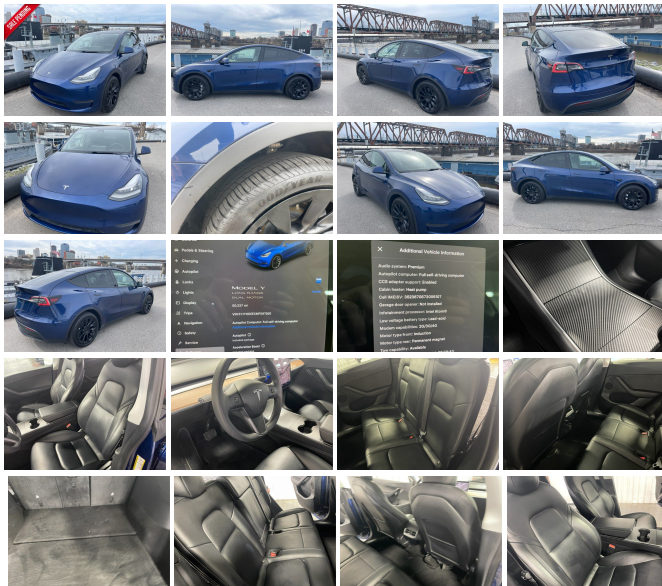

# 2021 Tesla Model Y Long Range

View this car on our website at [evolveauto.com/7275445/ebrochure](https://evolveauto.com/7275445/ebrochure)

Our Price **\$28,700**

## Specifications:

<b>Year:</b>	2021
<b>VIN:</b>	5YJYGDEEXMF067920
<b>Make:</b>	Tesla
<b>Stock:</b>	10286
<b>Model/Trim:</b>	Model Y Long Range
<b>Condition:</b>	Pre-Owned
<b>Body:</b>	Wagon
<b>Exterior:</b>	BLUE
<b>Engine:</b>	Electric 346hp 389ft. lbs.
<b>Interior:</b>	Black Leatherette
<b>Transmission:</b>	1-Speed Direct-Drive Automatic
<b>Mileage:</b>	50,296
<b>Drivetrain:</b>	All Wheel Drive
<b>Economy:</b>	City 131 / Highway 117

- 2021 Tesla Model Y Long Range
- Dual Motor All Wheel Drive
- Standard Autopilot
- Acceleration Boost
- Premium Sound
- CCS Adapter Enabled
- Heat Pump
- Extended Warranty Available
- Clean Title and History
- Shipping and Financing Available
- Call or Message Evolve Auto to set your Viewing/Test Driving Appointment

**Option Packages**

**Factory Installed Packages**

Deep Blue Metallic Paint	\$1,000
20 In. Induction Wheels	\$2,000
<b>Option Packages Total</b>	<b>\$3,000</b>

---

EVolve Auto

[evolveauto.com](https://evolveauto.com)